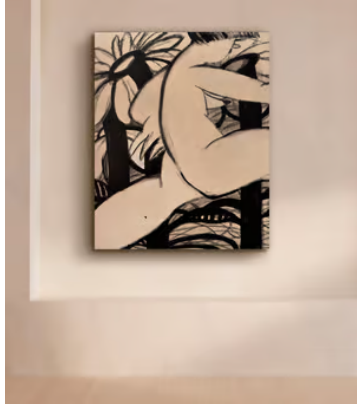

SOHO HOME

'Run' by Yana Medow

£1,497 Regular price

£1,272 Member price

Part of a series of stylised, semi-abstract line drawings that use acrylic paint and charcoal to depict the image of a girl in a garden.

About the artist

Yana Medow is a contemporary artist based in Madrid. Originally from St Petersburg, she graduated from Academy of Applied Arts as a painting restorer, before working as both an illustrator and graphic designer. Her abstract works have been exhibited around the world.

Dimensions

Product dimensions: H92 x W73 x D2cm / H36 x W29 x D1"

Product weight: 2kg / 4.4lbs

Details

Frame included: No