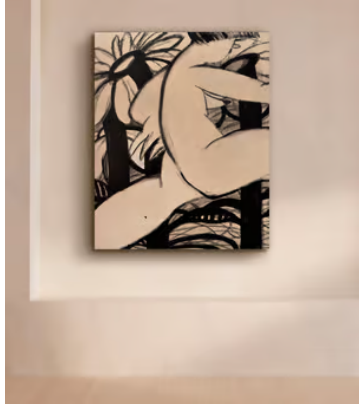

## 'Run' by Yana Medow

£1,497 Regular price

£1,272 Member price

Part of a series of stylised, semi-abstract line drawings that use acrylic paint and charcoal to depict the image of a girl in a garden.