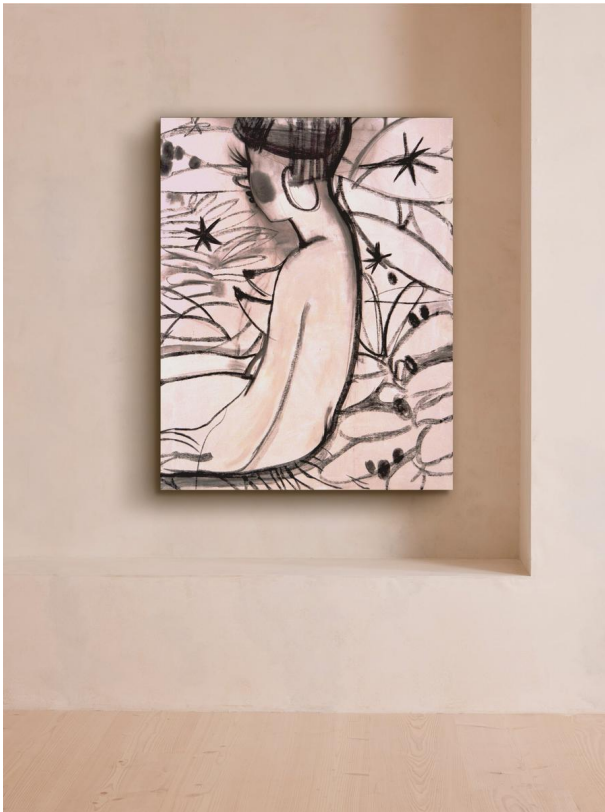

## 'kiki' By Yana Medow

£1,583 Regular

£1,346 Membership

### Product details

A minimalist, semi-abstract depiction of a girl in a garden, created using a mix of acrylic and charcoal on canvas.