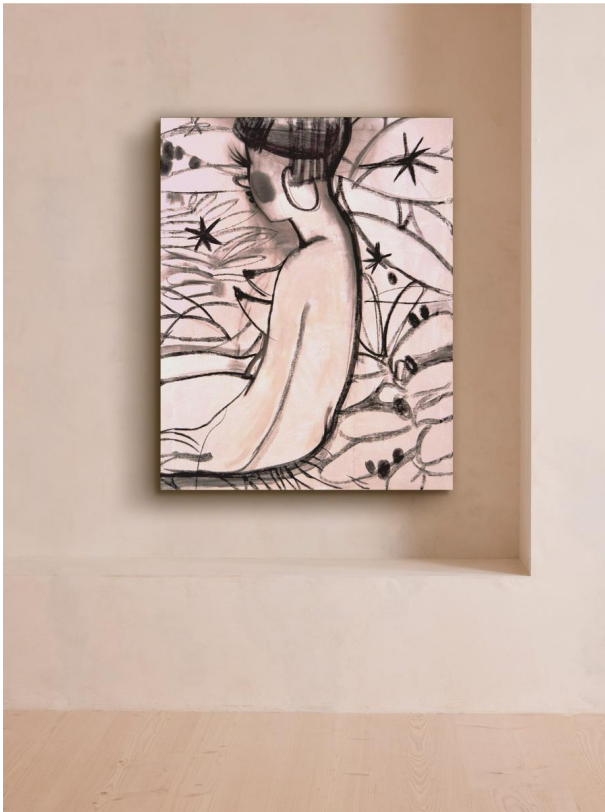

SOHO HOME

'kiki' By Yana Medow

£1,583 Regular

£1,346 Membership

Product details

A minimalist, semi-abstract depiction of a girl in a garden, created using a mix of acrylic and charcoal on canvas.

About the artist

Yana Medow is a contemporary artist based in Madrid. Originally from St Petersburg, she graduated from Academy of Applied Arts as a painting restorer, before working as both an illustrator and graphic designer. Her abstract works have been exhibited around the world.

Dimensions

Product dimensions: H100 x W81 x D2cm / H39 x W32 x D1"

Product weight: 3kg / 6.6lbs

Details

Frame included: No