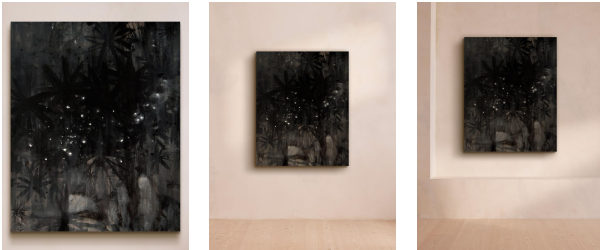

SOHO HOME

'black Shine' By Yana Medow

£1,583 Regular

£1,346 Membership

Product details

A monochromatic, contemporary interpretation of "midnight on a calm beach" created using acrylic techniques.

About the artist

Yana Medow is a contemporary artist based in Madrid. Originally from St Petersburg, she graduated from Academy of Applied Arts as a painting restorer, before working as both an illustrator and graphic designer. Her abstract works have been exhibited around the world.