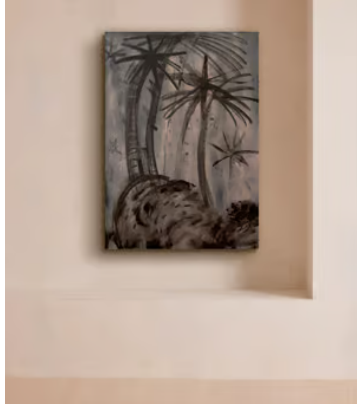

SOHO HOME

'Midnight Palms' by Yana Medow

£1,711 Regular price

£1,454 Member price

Mixed media in a limited colour palette creates the silhouette of palm trees swaying against the shimmer of stars in a black sky.

About the artist

Yana Medow is a contemporary artist based in Madrid. Originally from St Petersburg, she graduated from Academy of Applied Arts as a painting restorer, before working as both an illustrator and graphic designer. Her abstract works have been exhibited around the world.