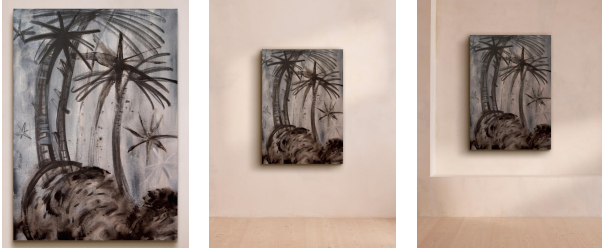

## 'midnight Palms' By Yana Medow

£1,711 Regular

£1,454 Membership

### Product details

Mixed media in a limited colour palette creates the silhouette of palm trees swaying against the shimmer of stars in a black sky.

#### About the artist

Yana Medow is a contemporary artist based in Madrid. Originally from St Petersburg, she graduated from Academy of Applied Arts as a painting restorer, before working as both an illustrator and graphic designer. Her abstract works have been exhibited around the world.