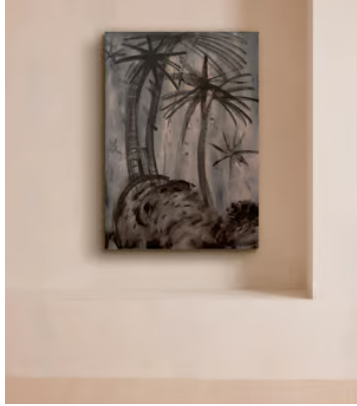

## 'Midnight Palms' by Yana Medow

£1,711 Regular price

£1,454 Member price

Mixed media in a limited colour palette creates the silhouette of palm trees swaying against the shimmer of stars in a black sky.

### About the artist

Yana Medow is a contemporary artist based in Madrid. Originally from St Petersburg, she graduated from Academy of Applied Arts as a painting restorer, before working as both an illustrator and graphic designer. Her abstract works have been exhibited around the world.