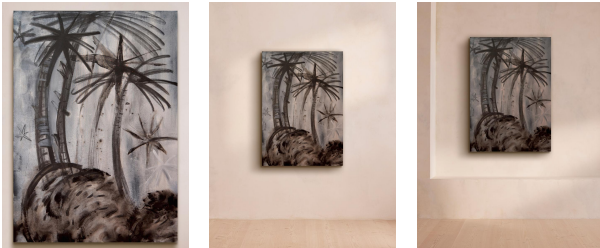

SOHO HOME

'midnight Palms' By Yana Medow

£1,711 Regular

£1,454 Membership

Product details

Mixed media in a limited colour palette creates the silhouette of palm trees swaying against the shimmer of stars in a black sky.

About the artist

Yana Medow is a contemporary artist based in Madrid. Originally from St Petersburg, she graduated from Academy of Applied Arts as a painting restorer, before working as both an illustrator and graphic designer. Her abstract works have been exhibited around the world.