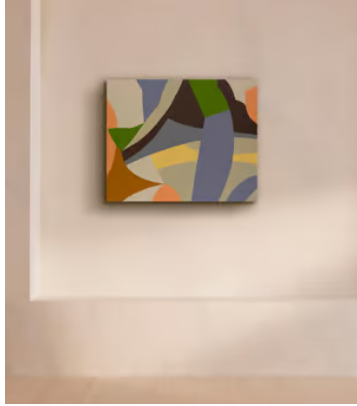

SOHO HOME

'Be inside' by Kotaro Machiyama

£1,352 Regular price

£1,149 Member price

An original abstract work created in the artist's Tokyo studio using acrylics on canvas.

About the artist

Japanese artist Kotaro Machiyama creates colourful, almost cartoon-like abstracts that often start out on Photoshop before being reworked with acrylics and other mediums. His distinctive paintings are designed to take the onlooker out of the present and into another realm.

Dimensions

Product dimensions: H53 x W65 x D2cm / H21 x W26 x D1"

Product weight: 1kg / 2.2lbs

Details

Frame included: No