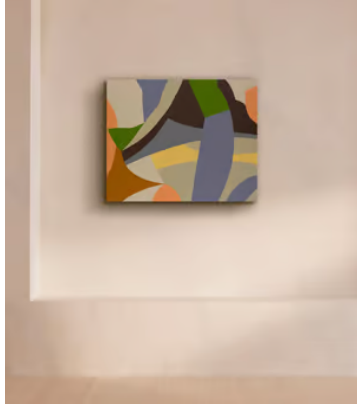

## 'Be inside' by Kotaro Machiyama

£1,352 Regular price

£1,149 Member price

An original abstract work created in the artist's Tokyo studio using acrylics on canvas.

### About the artist

Japanese artist Kotaro Machiyama creates colourful, almost cartoon-like abstracts that often start out on Photoshop before being reworked with acrylics and other mediums. His distinctive paintings are designed to take the onlooker out of the present and into another realm.