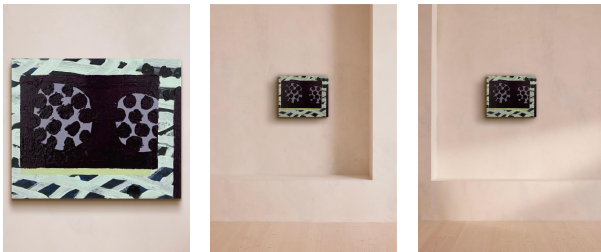

SOHO HOME

'untitled (fig.14)' By Jack Paffett

£1,050 Regular

£893 Membership

Product details

Abstract, graphic shapes are created from oil paint on canvas.

About the artist

Bristol-based Jack Paffett often uses his surroundings as a starting point for his artworks, before allowing them to become mutated by spontaneous impulses on the canvas. Over-painted, erased and then reworked, his abstract pieces always show remnants of the layers that came before.

Dimensions

Product dimensions: H25 x W31cm / H10 x W12"

Product weight: 3kg / 6.6lbs

Details

Frame included: No