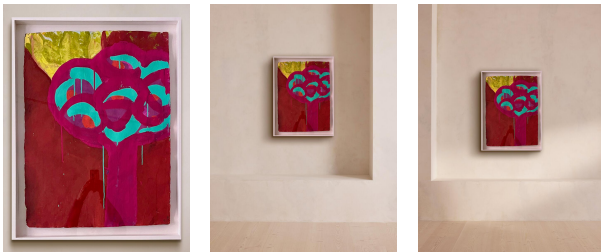

SOHO HOME

'plantlife #5' By Sue Kennington

£1,028 Regular

£874 Membership

Product details

High-chroma colours and the artist's signature gestural marks combine to create a series of artworks inspired by natural forms.

About the artist

A "celebratory exploration of colour," Sue Kennington's abstract artworks are each characterised by expressive, gestural brushstrokes that create a sense of movement. Originally from London, the artist now works between Rome and the Italian wilderness.

Dimensions

Product dimensions: H77 x W56cm / H30 x W22"

Product weight: 1kg / 2.2lbs

Details

Frame included: No