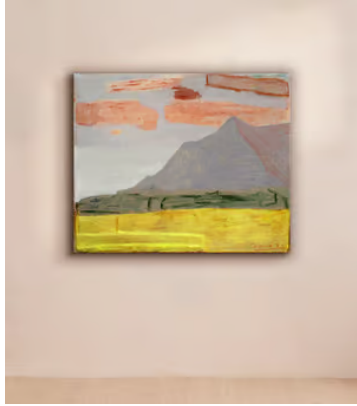

SOHO HOME

'Basecamp' by Andrew Crane

£2,600 Regular price

£2,210 Member price

Created using oil on canvas, this original landscape painting shows a mountain sitting on primrose yellow fields.

About the artist

Based in Northumberland, Andrew Crane is an abstract painter who uses letters, numbers and shapes to create a 'unique visual language'. His bold experimentation with materials often includes the use of items he picks up in hardware shops, like cement or plaster.