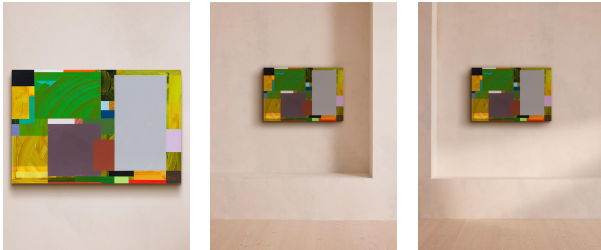

SOHO HOME

'romcom' By Johanna Melvin

£2,800 Regular

£2,380 Membership

Product details

An abstract geometric and expressionist painting created using acrylic and flashe emulsion on canvas.

About the artist

Studying and then teaching at The Essential School of Painting, Johanna Melvin is an abstract painter living and working in east London. She specialises in building up fine layers of bright colours to create pieces that take inspiration from the objects and places she finds in suburbia.

Dimensions

Product dimensions: H51 x W76 x D5cm / H20 x W30 x D2"

Product weight: 8kg / 17.6lbs

Details

Frame included: No