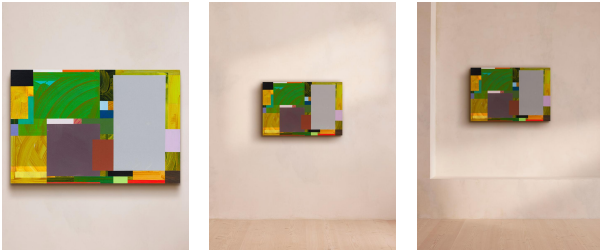

SOHO HOME

'romcom' By Johanna Melvin

£2,800 Regular

£2,380 Membership

Product details

An abstract geometric and expressionist painting created using acrylic and flashe emulsion on canvas.

About the artist

Studying and then teaching at The Essential School of Painting, Johanna Melvin is an abstract painter living and working in east London. She specialises in building up fine layers of bright colours to create pieces that take inspiration from the objects and places she finds in suburbia.

Dimensions

Product dimensions: H51 x W76 x D5cm / H20 x W30 x D2"

Product weight: 8kg / 17.6lbs

Details

Frame included: No