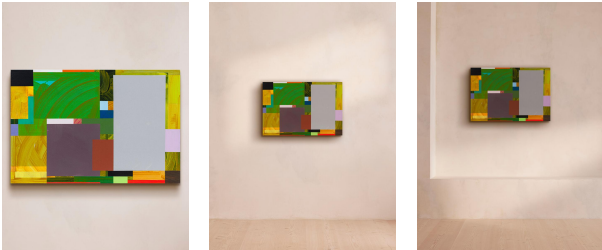

## 'romcom' By Johanna Melvin

£2,800 Regular

£2,380 Membership

### Product details

An abstract geometric and expressionist painting created using acrylic and flashe emulsion on canvas.

#### About the artist

Studying and then teaching at The Essential School of Painting, Johanna Melvin is an abstract painter living and working in east London. She specialises in building up fine layers of bright colours to create pieces that take inspiration from the objects and places she finds in suburbia.