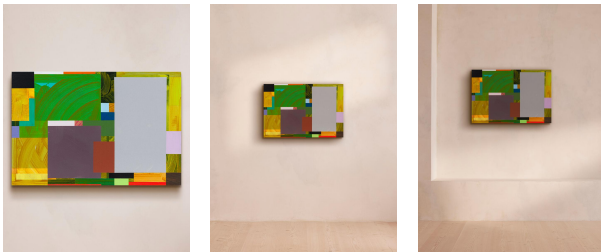

## 'romcom' By Johanna Melvin

£2,800 Regular

£2,380 Membership

### Product details

An abstract geometric and expressionist painting created using acrylic and flashe emulsion on canvas.

#### About the artist

Studying and then teaching at The Essential School of Painting, Johanna Melvin is an abstract painter living and working in east London. She specialises in building up fine layers of bright colours to create pieces that take inspiration from the objects and places she finds in suburbia.