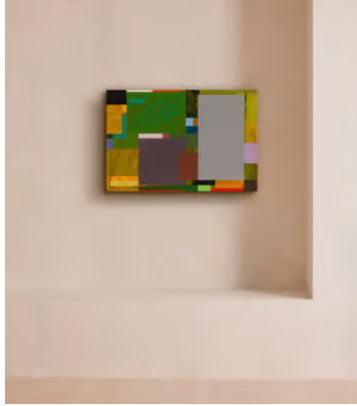

SOHO HOME

'Romcom' by Johanna Melvin

£2,800 Regular price

£2,380 Member price

An abstract geometric and expressionist painting created using acrylic and flashe emulsion on canvas.

About the artist

Studying and then teaching at The Essential School of Painting, Johanna Melvin is an abstract painter living and working in east London. She specialises in building up fine layers of bright colours to create pieces that take inspiration from the objects and places she finds in suburbia.

Dimensions

Dimensions: H51 x W76 x D5cm / H20 x W30 x D2"

Weight: 8kg / 17.6lbs

Details

Frame included: No