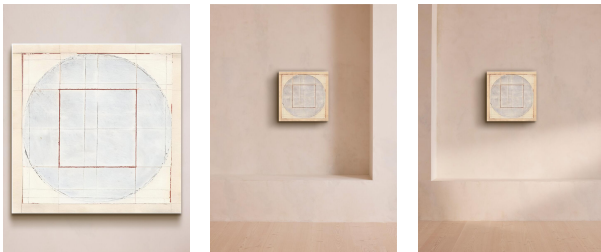

SOHO HOME

'configuration 1 (iv)' By Sabrina Brouwers

£500

Regular

£425

Membership

Product details

The artist contrasts a mathematically plotted grid system with circular forms to create a mixed-media, geometric abstract artwork.

About the artist

Born in Germany and based in London, Sabrina Brouwers creates artworks inspired by Sol LeWitt, a pioneering figure in the Conceptual Art movement. She challenges manmade forms by combining grid-like forms with fluid, circular shapes.

Dimensions

Product dimensions: H28 x W28cm / H11 x W11"

Details

Frame included: No