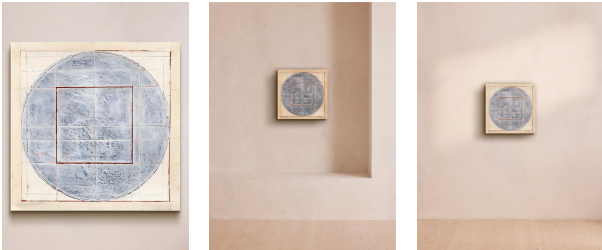

## 'configuration 1 (iii)' By Sabrina Brouwers

£500

Regular

£425

Membership

### Product details

The artist contrasts a mathematically plotted grid system with circular forms to create a mixed-media, geometric abstract artwork.

#### About the artist

Born in Germany and based in London, Sabrina Brouwers creates artworks inspired by Sol LeWitt, a pioneering figure in the Conceptual Art movement. She challenges manmade forms by combining grid-like forms with fluid, circular shapes.