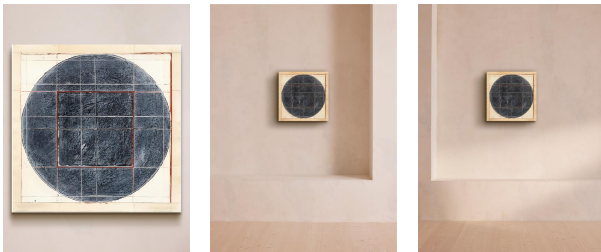

## 'configuration 1 (ii)' By Sabrina Brouwers

£500

Regular

£425

Membership

### Product details

The artist contrasts a mathematically plotted grid system with circular forms to create a mixed-media, geometric abstract artwork.

#### About the artist

Born in Germany and based in London, Sabrina Brouwers creates artworks inspired by Sol LeWitt, a pioneering figure in the Conceptual Art movement. She challenges manmade forms by combining grid-like forms with fluid, circular shapes.