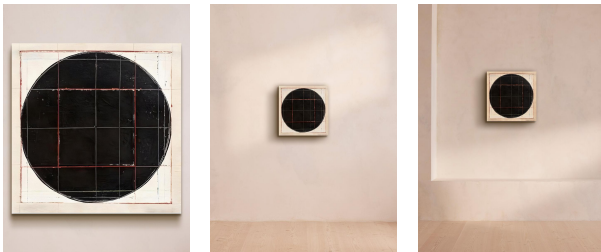

SOHO HOME

'configuration 1 (i)' By Sabrina Brouwers

£500

Regular

£425

Membership

Product details

The artist contrasts a mathematically plotted grid system with circular forms to create a mixed-media, geometric abstract artwork.

About the artist

Born in Germany and based in London, Sabrina Brouwers creates artworks inspired by Sol LeWitt, a pioneering figure in the Conceptual Art movement. She challenges manmade forms by combining grid-like forms with fluid, circular shapes.

Dimensions

Product dimensions: H28 x W28cm / H11 x W11"

Details

Frame included: No