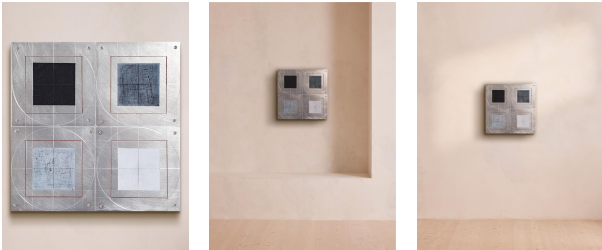

SOHO HOME

'focal Point I' By Sabrina Brouwers

£500

Regular

£425

Membership

Product details

Centred around a mathematically plotted grid system, each painting is created using a combination of gesso and acrylic on an aluminium background.

About the artist

Born in Germany and based in London, Sabrina Brouwers creates artworks inspired by Sol LeWitt, a pioneering figure in the Conceptual Art movement. She challenges manmade forms by combining grid-like forms with fluid, circular shapes.

Dimensions

Product dimensions: H30 x W30 x D2cm / H12 x W12 x D1"

Product weight: 1kg / 2.2lbs

Details

Frame included: No