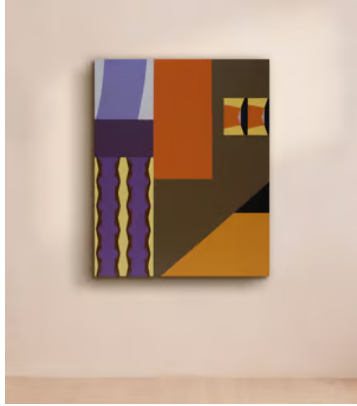

SOHO HOME

'I (clipping series - receive)' by Kotaro Machiyama

£2,646 Regular price

£2,249 Member price

Painted in the artist's Tokyo-based studio using typically colourful acrylics on canvas.

About the artist

Japanese artist Kotaro Machiyama creates colourful, almost cartoon-like abstracts that often start out on Photoshop before being reworked with acrylics and other mediums. His distinctive paintings are designed to take the onlooker out of the present and into another realm.