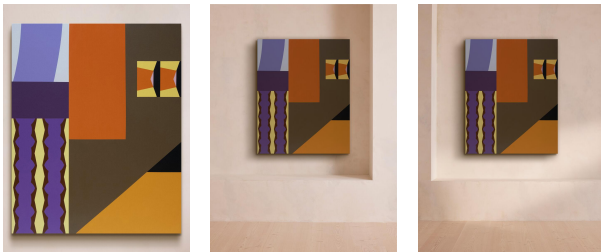

SOHO HOME

'i (clipping Series - Receive)' By Kotaro Machiyama

£2,646

Regular

£2,249

Membership

Product details

Painted in the artist's Tokyo-based studio using typically colourful acrylics on canvas.

About the artist

Japanese artist Kotaro Machiyama creates colourful, almost cartoon-like abstracts that often start out on Photoshop before being reworked with acrylics and other mediums. His distinctive paintings are designed to take the onlooker out of the present and into another realm.