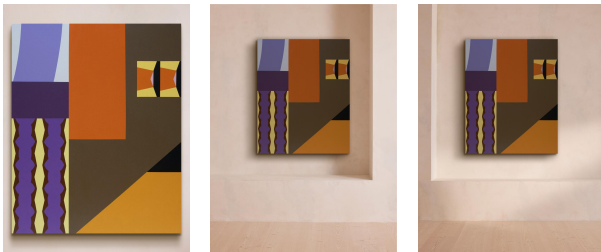

## 'i (clipping Series - Receive)' By Kotaro Machiyama

£2,646

Regular

£2,249

Membership

### Product details

Painted in the artist's Tokyo-based studio using typically colourful acrylics on canvas.

#### About the artist

Japanese artist Kotaro Machiyama creates colourful, almost cartoon-like abstracts that often start out on Photoshop before being reworked with acrylics and other mediums. His distinctive paintings are designed to take the onlooker out of the present and into another realm.