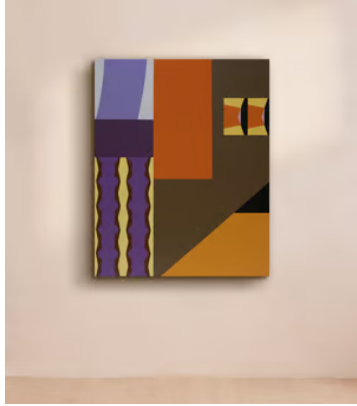

SOHO HOME

'I (clipping series - receive)' by Kotaro Machiyama

£2,646 Regular price

£2,249 Member price

Painted in the artist's Tokyo-based studio using typically colourful acrylics on canvas.

About the artist

Japanese artist Kotaro Machiyama creates colourful, almost cartoon-like abstracts that often start out on Photoshop before being reworked with acrylics and other mediums. His distinctive paintings are designed to take the onlooker out of the present and into another realm.