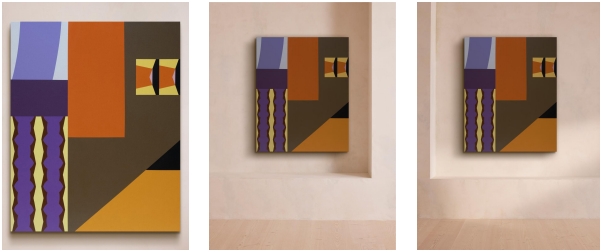

SOHO HOME

'i (clipping Series - Receive)' By Kotaro Machiyama

£2,646

Regular

£2,249

Membership

Product details

Painted in the artist's Tokyo-based studio using typically colourful acrylics on canvas.

About the artist

Japanese artist Kotaro Machiyama creates colourful, almost cartoon-like abstracts that often start out on Photoshop before being reworked with acrylics and other mediums. His distinctive paintings are designed to take the onlooker out of the present and into another realm.