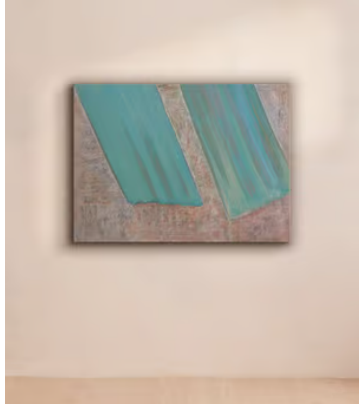

SOHO HOME

'Shears in sea-green' by Kevin Jackson

£3,250 Regular price

£2,763 Member price

A mix of modelling clay, black wax and pigment on canvas creates two enlarged shear blades in brush strokes that cut an actively neutral background.

About the artist

A Chelsea School of Art alumni, Kevin Jackson lives and works in London, and has work displayed in the British Museum. The artist often creates mixed-media abstract pieces as a way to analyse the place humans have in an increasingly virtual world.