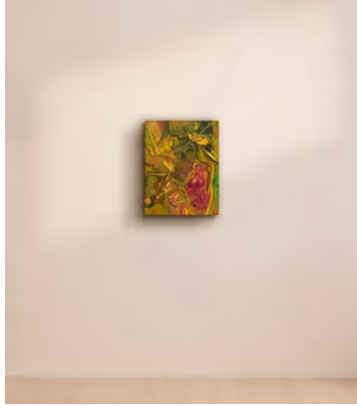

SOHO HOME

'Botanical' by Barbara Howey

£800 Regular price

£680 Member price

Expressionistic marks and vivid colours help to explore a sense of wonder and heightened reality through a botanical lens.

About the artist

Barbara Howey is a modern, expressionistic painter whose artworks are inspired by both the animal and plant world. Often painted in just one sitting, the artist's works are frequently characterised by stains and drips.

Dimensions

Dimensions: H35 x W28 x D2cm / H14 x W11 x D1"

Weight: 1kg / 2.2lbs

Details

Frame included: No