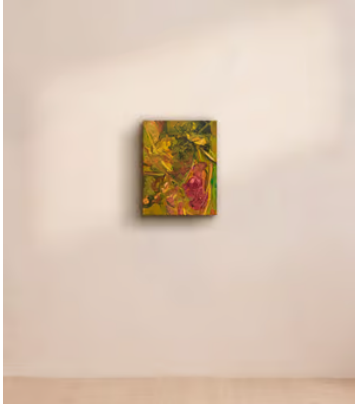

SOHO HOME

'Botanical' by Barbara Howey

£800 Regular price

£680 Member price

Expressionistic marks and vivid colours help to explore a sense of wonder and heightened reality through a botanical lens.

About the artist

Barbara Howey is a modern, expressionistic painter whose artworks are inspired by both the animal and plant world. Often painted in just one sitting, the artist's works are frequently characterised by stains and drips.