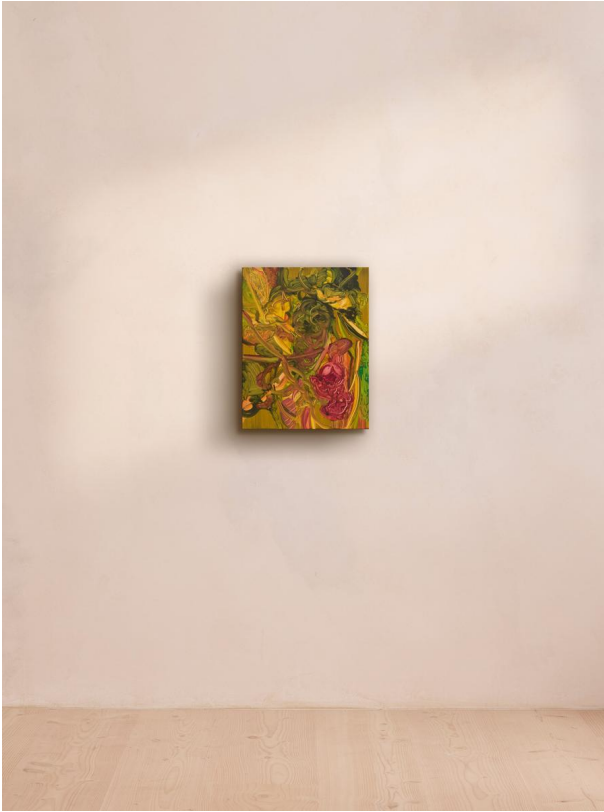

SOHO HOME

'botanical' By Barbara Howey

£800

Regular

£680

Membership

Product details

Expressionistic marks and vivid colours help to explore a sense of wonder and heightened reality through a botanical lens.

About the artist

Barbara Howey is a modern, expressionistic painter whose artworks are inspired by both the animal and plant world. Often painted in just one sitting, the artist's works are frequently characterised by stains and drips.

Dimensions

Product dimensions: H35 x W28 x D2cm / H14 x W11 x D1"

Product weight: 1kg / 2.2lbs

Details

Frame included: No