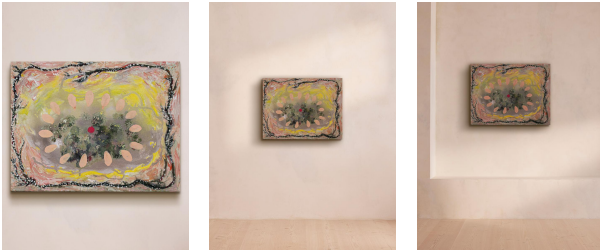

SOHO HOME

'the Card Before The Empress' By Jessica Matier

£1,420

Regular

£1,207

Membership

Product details

One in a series of works making reference to the Tarot, this time representing the chaos of creation.

About the artist

Graduating from New York's prestigious Parsons School of Design, Jessica Matier started out working with collage and watercolours. Since then, the artist has moved into mixed-media artworks, using a blend of psychology, religion and her own spirituality as inspiration.