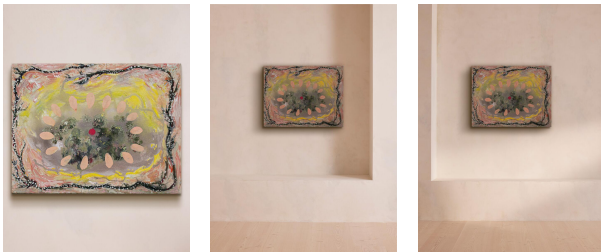

SOHO HOME

'the Card Before The Empress' By Jessica Matier

£1,420

Regular

£1,207

Membership

Product details

One in a series of works making reference to the Tarot, this time representing the chaos of creation.

About the artist

Graduating from New York's prestigious Parsons School of Design, Jessica Matier started out working with collage and watercolours. Since then, the artist has moved into mixed-media artworks, using a blend of psychology, religion and her own spirituality as inspiration.