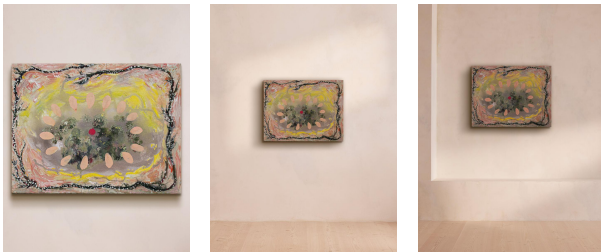

SOHO HOME

'the Card Before The Empress' By Jessica Matier

£1,420

Regular

£1,207

Membership

Product details

One in a series of works making reference to the Tarot, this time representing the chaos of creation.

About the artist

Graduating from New York's prestigious Parsons School of Design, Jessica Matier started out working with collage and watercolours. Since then, the artist has moved into mixed-media artworks, using a blend of psychology, religion and her own spirituality as inspiration.