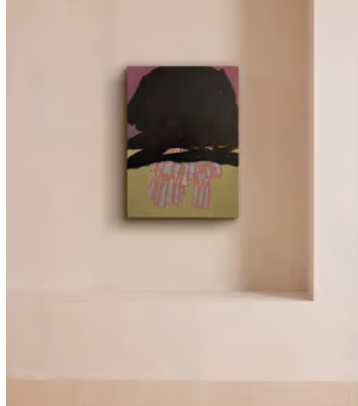

## 'Bear' by Henry Ward

£2,400 Regular price

£2,040 Member price

Contrasting colours created using oil paint on a linen canvas makes this abstract artwork.