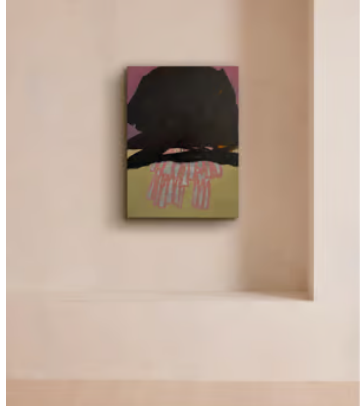

SOHO HOME

'Bear' by Henry Ward

£2,400 Regular price

£2,040 Member price

Contrasting colours created using oil paint on a linen canvas makes this abstract artwork.

About the artist

Although he also makes small sculptures and drawings, London-based Henry Ward works primarily as a painter. He creates all of his artworks either at his kitchen table, in his shed or at the studio as a way of opening up a constant dialogue between the way we work, and where.

Dimensions

Product dimensions: H60 x W45 x D3cm / H24 x W18 x D1"

Product weight: 3kg / 6.6lbs

Details

Frame included: No