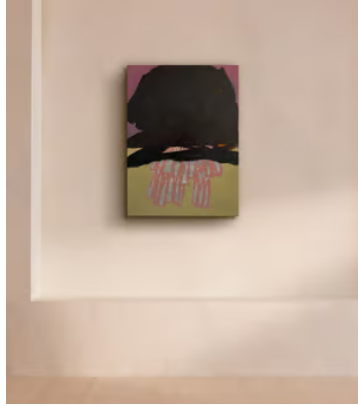

## 'Bear' by Henry Ward

£2,400 Regular price

£2,040 Member price

Contrasting colours created using oil paint on a linen canvas makes this abstract artwork.