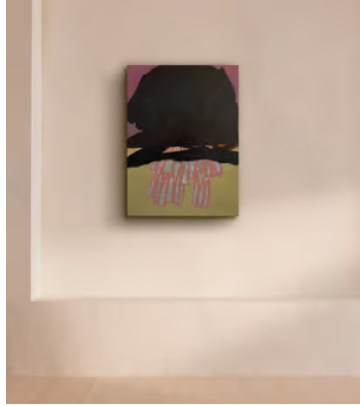

SOHO HOME

'Bear' by Henry Ward

£2,400 Regular price

£2,040 Member price

Contrasting colours created using oil paint on a linen canvas makes this abstract artwork.

About the artist

Although he also makes small sculptures and drawings, London-based Henry Ward works primarily as a painter. He creates all of his artworks either at his kitchen table, in his shed or at the studio as a way of opening up a constant dialogue between the way we work, and where.

Dimensions

Product dimensions: H60 x W45 x D3cm / H24 x W18 x D1"

Product weight: 3kg / 6.6lbs

Details

Frame included: No