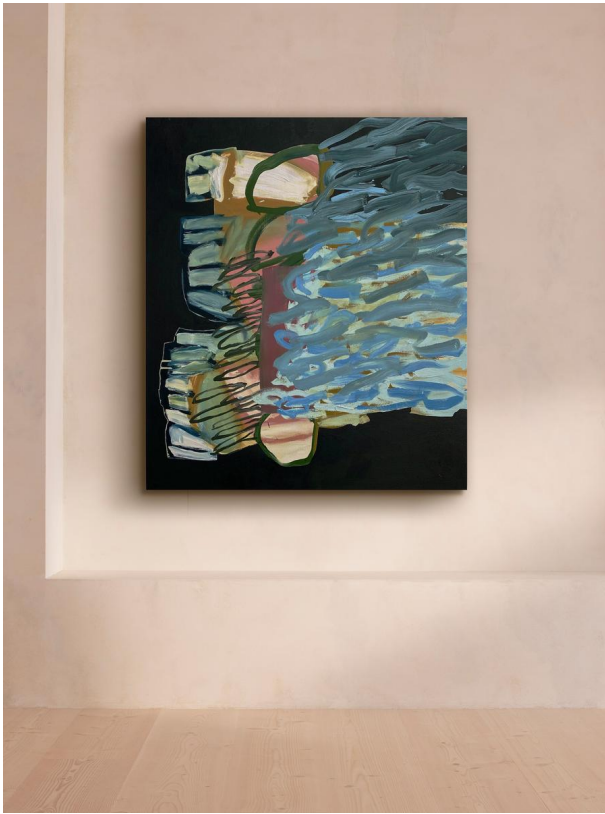

SOHO HOME

'grip' By Henry Ward

£6,000 Regular

£5,100 Membership

Product details

An original abstract painting colourfully created using oil on canvas.

About the artist

Although he also makes small sculptures and drawings, London-based Henry Ward works primarily as a painter. He creates all of his artworks either at his kitchen table, in his shed or at the studio as a way of opening up a constant dialogue between the way we work, and where.

Dimensions

Product dimensions: H115 x W100 x D4cm / H45 x W39 x D2"

Product weight: 6kg / 13.2lbs

Details

Frame included: No