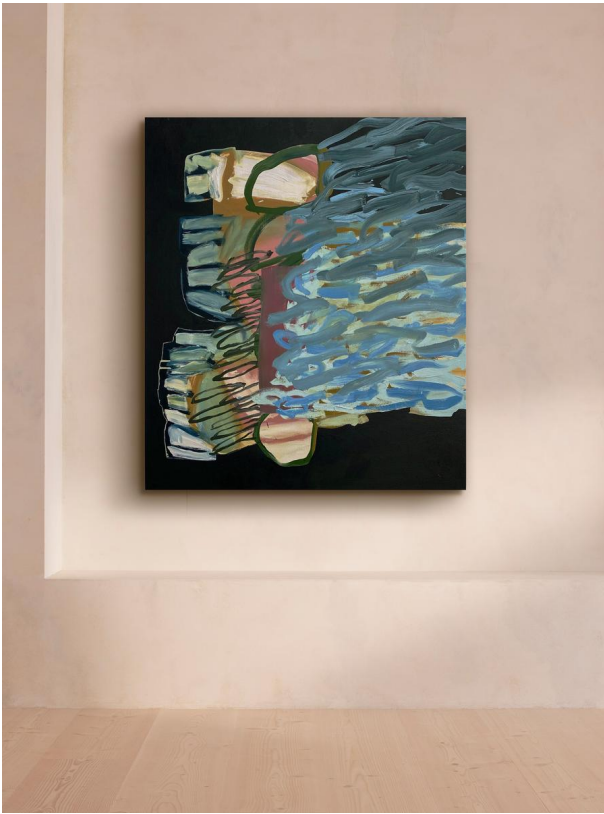

SOHO HOME

'grip' By Henry Ward

£6,000 Regular

£5,100 Membership

Product details

An original abstract painting colourfully created using oil on canvas.

About the artist

Although he also makes small sculptures and drawings, London-based Henry Ward works primarily as a painter. He creates all of his artworks either at his kitchen table, in his shed or at the studio as a way of opening up a constant dialogue between the way we work, and where.

Dimensions

Product dimensions: H115 x W100 x D4cm / H45 x W39 x D2"

Product weight: 6kg / 13.2lbs

Details

Frame included: No