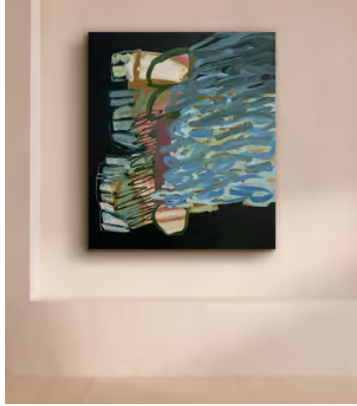

SOHO HOME

'Grip' by Henry Ward

£6,000 Regular price

£5,100 Member price

An original abstract painting colourfully created using oil on canvas.

About the artist

Although he also makes small sculptures and drawings, London-based Henry Ward works primarily as a painter. He creates all of his artworks either at his kitchen table, in his shed or at the studio as a way of opening up a constant dialogue between the way we work, and where.

Dimensions

Dimensions: H115 x W100 x D4cm / H45 x W39 x D2"

Weight: 6kg / 13.2lbs

Details

Frame included: No