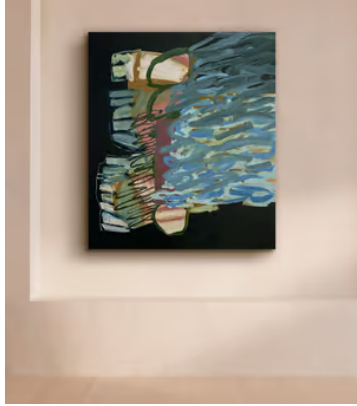

SOHO HOME

'Grip' by Henry Ward

£6,000 Regular price

£5,100 Member price

An original abstract painting colourfully created using oil on canvas.

About the artist

Although he also makes small sculptures and drawings, London-based Henry Ward works primarily as a painter. He creates all of his artworks either at his kitchen table, in his shed or at the studio as a way of opening up a constant dialogue between the way we work, and where.

Dimensions

Product dimensions: H115 x W100 x D4cm / H45 x W39 x D2"

Product weight: 6kg / 13.2lbs

Details

Frame included: No