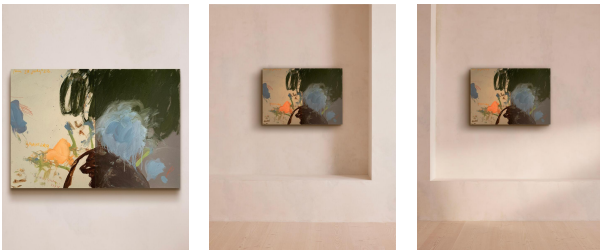

Dimensions

Product dimensions: H42 x W59cm / H17 x W23"

Details

Frame included: No