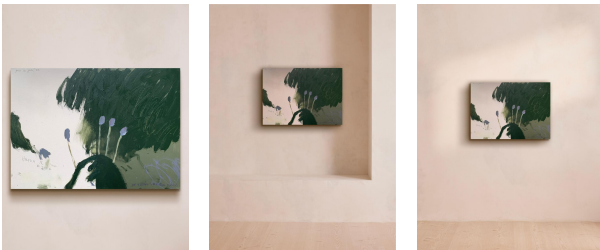

SOHO HOME

'il Ritorno Di Tobia In Vita's Garden 28' By Philip Maltman

£2,400

Regular

£2,040

Membership

Product details

An original landscape work inspired by the garden of author, poet and gardener Victoria 'Vita' Mary Sackville-West.

This original landscape is part of a series of works inspired by the artist's visit to the Sissinghurst Castle Garden in Kent, where he "began to think about beautiful plants in shadowy corners". Created using oil on canvas, it imagines "little explosions" of colour and shape.

About the artist

Philip Maltman is an abstract artist shortlisted for the John Moores painting prize. Born in Ayrshire, a historic country on the coast of Scotland, he is known for exploring the littoral zone through his work - the area of shoreline where the sea meets the land.