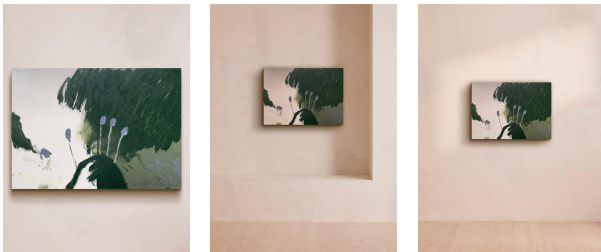

SOHO HOME

'il Ritorno Di Tobia In Vita's Garden 28' By Philip Maltman

£2,400

Regular

£2,040

Membership

Product details

An original landscape work inspired by the garden of author, poet and gardener Victoria 'Vita' Mary Sackville-West.

This original landscape is part of a series of works inspired by the artist's visit to the Sissinghurst Castle Garden in Kent, where he "began to think about beautiful plants in shadowy corners". Created using oil on canvas, it imagines "little explosions" of colour and shape.

About the artist

Philip Maltman is an abstract artist shortlisted for the John Moores painting prize. Born in Ayrshire, a historic country on the coast of Scotland, he is known for exploring the littoral zone through his work - the area of shoreline where the sea meets the land.