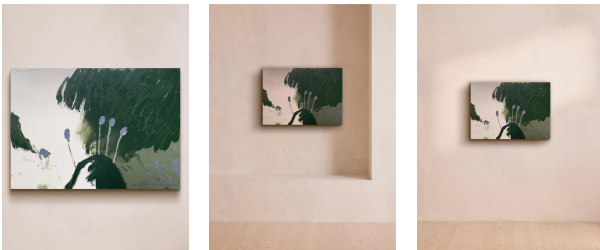

Dimensions

Product dimensions: H50 x W70 x D4cm / H20 x W28 x D2"

Product weight: 1kg / 2.2lbs

Details

Frame included: No