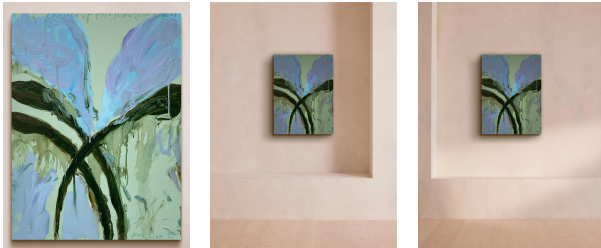

SOHO HOME

'a Flower Of The Mountain Xlvi' By Philip Maltman

£2,140 Regular

£1,819 Membership

Product details

Painting from the work of James Joyce has been significant for the artist, and this original painting takes inspiration from the Penelope chapter of Ulysses.

About the artist

Philip Maltman is an abstract artist shortlisted for the John Moores painting prize. Born in Ayrshire, a historic country on the coast of Scotland, he is known for exploring the littoral zone through his work - the area of shoreline where the sea meets the land.