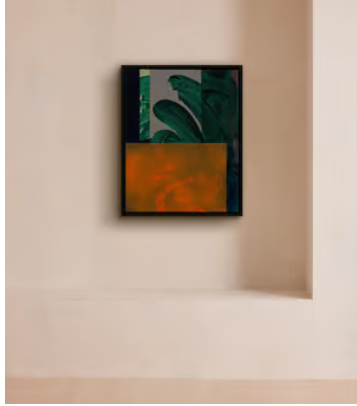

SOHO HOME

'Klezmer' by Johanna Melvin

£2,700 Regular price

£2,295 Member price

A painterly response to Yiddish music that takes its name from the words klei ("vessel" or "instrument") and zemer ("song").

About the artist

Studying and then teaching at The Essential School of Painting, Johanna Melvin is an abstract painter living and working in east London. She specialises in building up fine layers of bright colours to create pieces that take inspiration from the objects and places she finds in suburbia.