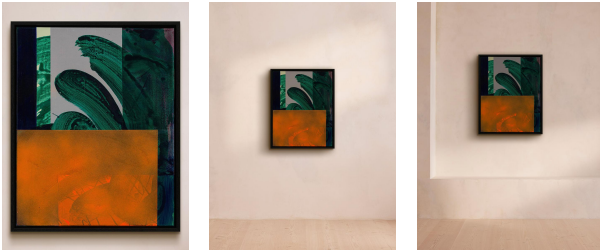

## 'klezmer' By Johanna Melvin

£2,700 Regular

£2,295 Membership

### Product details

A painterly response to Yiddish music that takes its name from the words klei ("vessel" or "instrument") and zemer ("song").

### About the artist

Studying and then teaching at The Essential School of Painting, Johanna Melvin is an abstract painter living and working in east London. She specialises in building up fine layers of bright colours to create pieces that take inspiration from the objects and places she finds in suburbia.