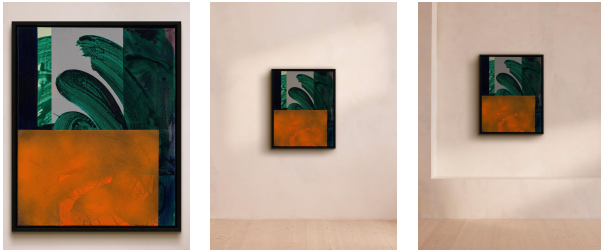

SOHO HOME

'klezmer' By Johanna Melvin

£2,700 Regular

£2,295 Membership

Product details

A painterly response to Yiddish music that takes its name from the words klei ("vessel" or "instrument") and zemer ("song").

About the artist

Studying and then teaching at The Essential School of Painting, Johanna Melvin is an abstract painter living and working in east London. She specialises in building up fine layers of bright colours to create pieces that take inspiration from the objects and places she finds in suburbia.