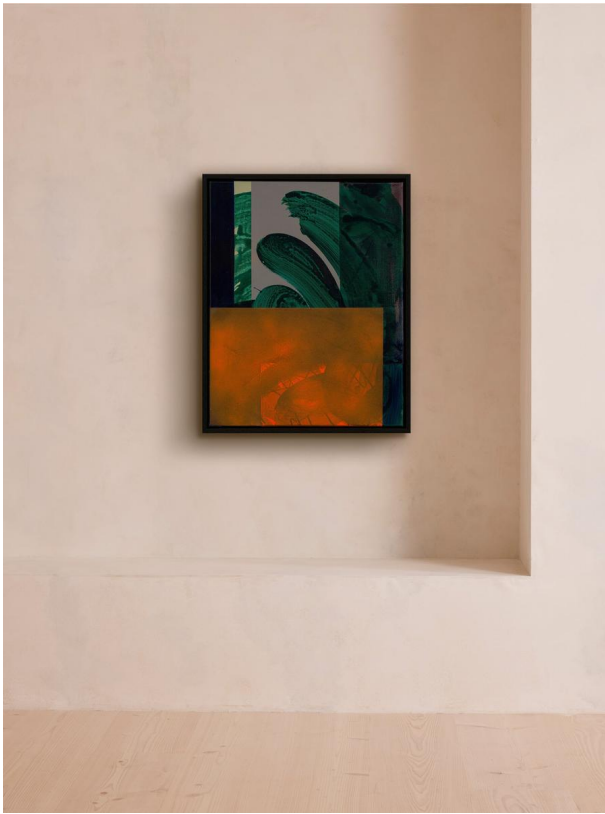

SOHO HOME

'klezmer' By Johanna Melvin

£2,700 Regular

£2,295 Membership

Product details

A painterly response to Yiddish music that takes its name from the words klei ("vessel" or "instrument") and zemer ("song").

About the artist

Studying and then teaching at The Essential School of Painting, Johanna Melvin is an abstract painter living and working in east London. She specialises in building up fine layers of bright colours to create pieces that take inspiration from the objects and places she finds in suburbia.

Dimensions

Product dimensions: H50 x W40 x D4cm / H20 x W16 x D2"

Product weight: 1kg / 2.2lbs

Details

Frame included: No