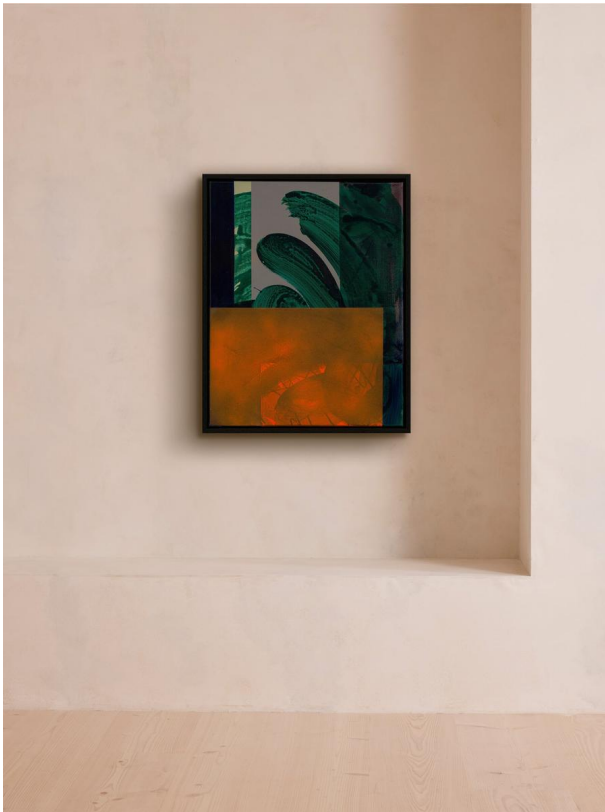

SOHO HOME

'klezmer' By Johanna Melvin

£2,700 Regular

£2,295 Membership

Product details

A painterly response to Yiddish music that takes its name from the words klei ("vessel" or "instrument") and zemer ("song").

About the artist

Studying and then teaching at The Essential School of Painting, Johanna Melvin is an abstract painter living and working in east London. She specialises in building up fine layers of bright colours to create pieces that take inspiration from the objects and places she finds in suburbia.

Dimensions

Product dimensions: H50 x W40 x D4cm / H20 x W16 x D2"

Product weight: 1kg / 2.2lbs

Details

Frame: Simple black wooden tray frame.

Frame included: Yes