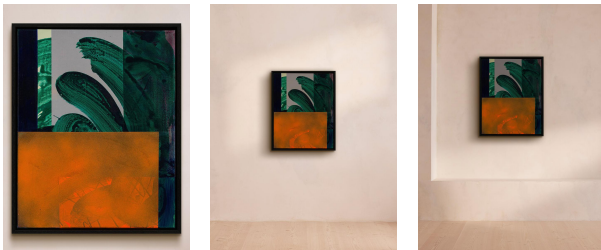

SOHO HOME

'klezmer' By Johanna Melvin

£2,700 Regular

£2,295 Membership

Product details

A painterly response to Yiddish music that takes its name from the words klei ("vessel" or "instrument") and zemer ("song").

About the artist

Studying and then teaching at The Essential School of Painting, Johanna Melvin is an abstract painter living and working in east London. She specialises in building up fine layers of bright colours to create pieces that take inspiration from the objects and places she finds in suburbia.