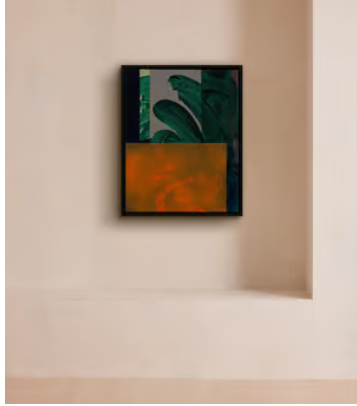

SOHO HOME

'Klezmer' by Johanna Melvin

£2,700 Regular price

£2,295 Member price

A painterly response to Yiddish music that takes its name from the words klei ("vessel" or "instrument") and zemer ("song").

About the artist

Studying and then teaching at The Essential School of Painting, Johanna Melvin is an abstract painter living and working in east London. She specialises in building up fine layers of bright colours to create pieces that take inspiration from the objects and places she finds in suburbia.

Dimensions

Dimensions: H50 x W40 x D4cm / H20 x W16 x D2"

Weight: 1kg / 2.2lbs

Details

Frame: Simple black wooden tray frame.

Frame included: Yes