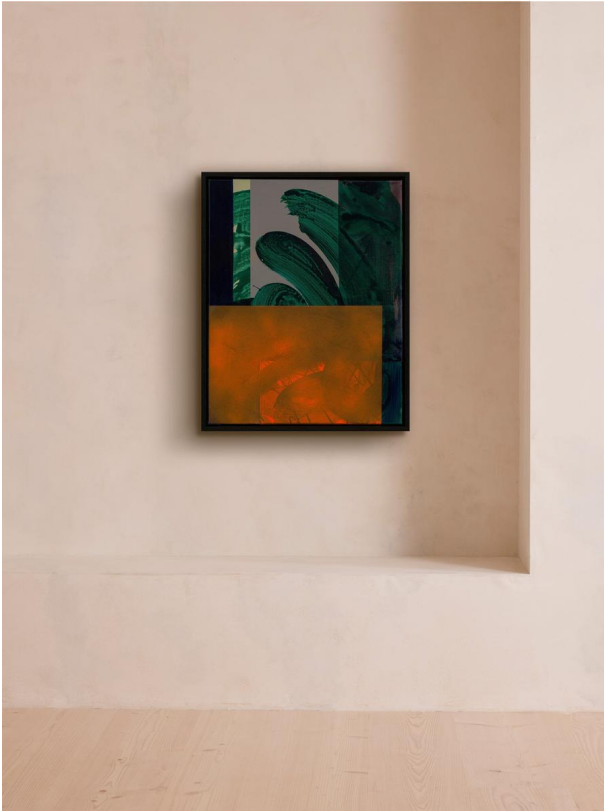

## 'klezmer' By Johanna Melvin

£2,700 Regular

£2,295 Membership

### Product details

A painterly response to Yiddish music that takes its name from the words klei ("vessel" or "instrument") and zemer ("song").