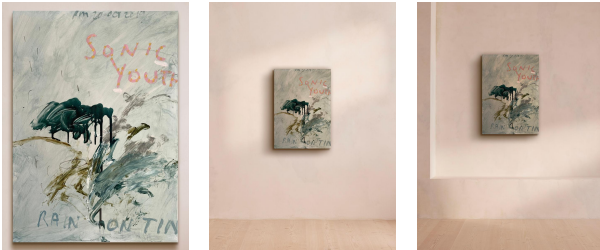

SOHO HOME

'rain On Tin' By Philip Maltman

£500 Regular

£425 Membership

Product details

Taking its name from a song by Sonic Youth, a band that has been "intermittent passion" for the artist.

About the artist

Philip Maltman is an abstract artist shortlisted for the John Moores painting prize. Born in Ayrshire, a historic country on the coast of Scotland, he is known for exploring the littoral zone through his work - the area of shoreline where the sea meets the land.