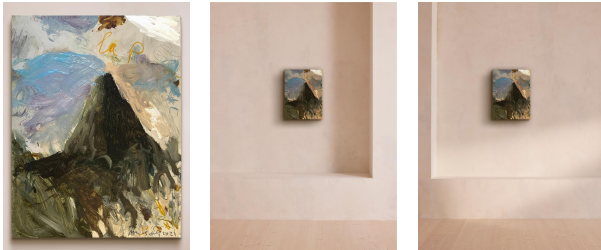

SOHO HOME

'capriccio' By Philip Maltman

£500

Regular

£425

Membership

Product details

Part of a series initially sparked by an interest in Palmyra, Syria, each artwork has a unique inscription that relates to the activity that accompanied the painting process.

About the artist

Philip Maltman is an abstract artist shortlisted for the John Moores painting prize. Born in Ayrshire, a historic country on the coast of Scotland, he is known for exploring the littoral zone through his work - the area of shoreline where the sea meets the land.