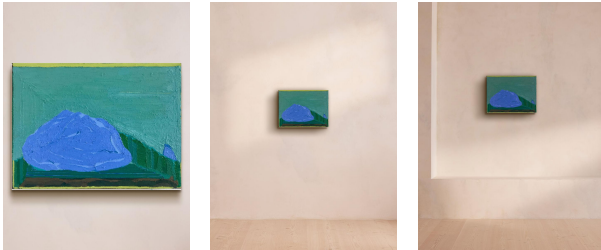

SOHO HOME

'sense Of Place I' By Clare Thatcher

£1,000 Regular

£850 Membership

Product details

Inspiration is taken from the Cornish landscape and works viewed by the artist in Tate St. Ives. Part of an ongoing series, this original abstract painting reflects on the artist's time spent in St. Ives, Cornwall, particularly the Tate gallery and surrounding area. The surface quality and materials used, including oil and pigments on plywood, are integral to the work.

About the artist

Both living and working in Bristol, Clare Thatcher is a figurative painter influenced by the landscapes and locations that have a profound effect on her, particularly those in coastal areas.

Dimensions

Product dimensions: H30 x W40 x D4cm / H12 x W16 x D2"

Product weight: 2kg / 4.4lbs

Details

Frame included: No