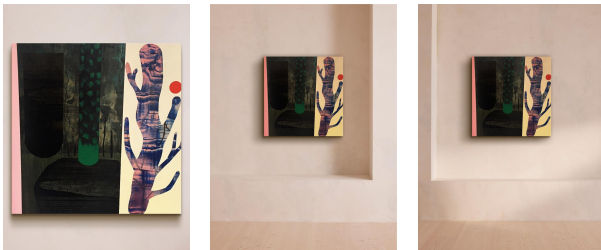

## 'adrift' By Charlotte Roseberry

£1,100 Regular

£935 Membership

### Product details

A member of the Society of Scottish Artists, Roseberry drew on her upbringing on the northeast coast to create this original landscape for the Tides Changing | Changing Tides exhibition.

#### About the artist

Based in the Scottish Borders and exhibiting extensively across the UK, Charlotte Roseberry is an abstract artist known for her graphic oil paintings. She often uses images of "portals" or windows to create a sense of distance between her work and the viewer.