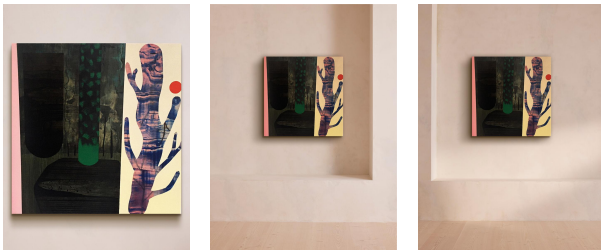

SOHO HOME

'adrift' By Charlotte Roseberry

£1,100 Regular

£935 Membership

Product details

A member of the Society of Scottish Artists, Roseberry drew on her upbringing on the northeast coast to create this original landscape for the Tides Changing | Changing Tides exhibition.

About the artist

Based in the Scottish Borders and exhibiting extensively across the UK, Charlotte Roseberry is an abstract artist known for her graphic oil paintings. She often uses images of "portals" or windows to create a sense of distance between her work and the viewer.