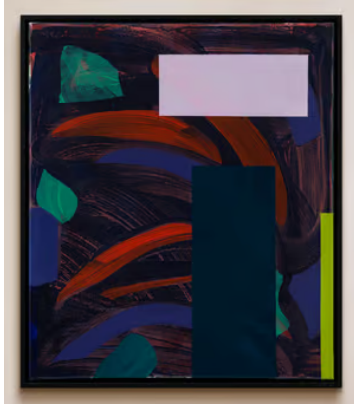

SOHO HOME

'Runaround' by Johanna Melvin

£2,730 Regular price

£2,321 Member price

An original abstract artwork created using acrylic paint on canvas.

About the artist

Studying and then teaching at The Essential School of Painting, Johanna Melvin is an abstract painter living and working in east London. She specialises in building up fine layers of bright colours to create pieces that take inspiration from the objects and places she finds in suburbia.

Dimensions

Dimensions: H73 x W63 x D3cm / H29 x W25 x D1"

Weight: 7kg / 15.4lbs

Details

Frame: Painted wooden tray (insert) frame with strap hangers, no glazing.

Frame included: Yes