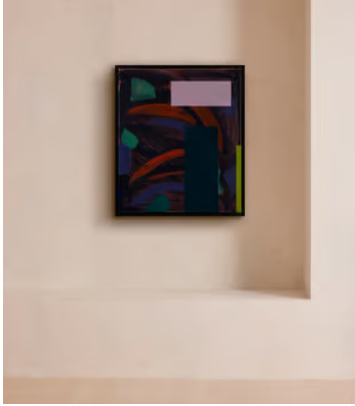

## 'Runaround' by Johanna Melvin

£2,730 Regular price

£2,321 Member price

An original abstract artwork created using acrylic paint on canvas.

### About the artist

Studying and then teaching at The Essential School of Painting, Johanna Melvin is an abstract painter living and working in east London. She specialises in building up fine layers of bright colours to create pieces that take inspiration from the objects and places she finds in suburbia.