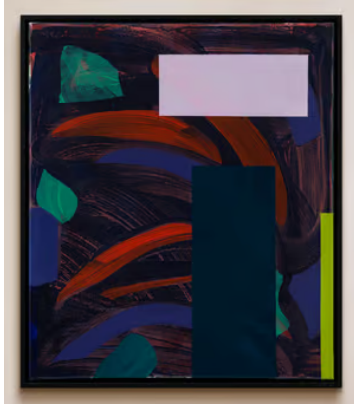

## 'Runaround' by Johanna Melvin

£2,730 Regular price

£2,321 Member price

An original abstract artwork created using acrylic paint on canvas.

### About the artist

Studying and then teaching at The Essential School of Painting, Johanna Melvin is an abstract painter living and working in east London. She specialises in building up fine layers of bright colours to create pieces that take inspiration from the objects and places she finds in suburbia.