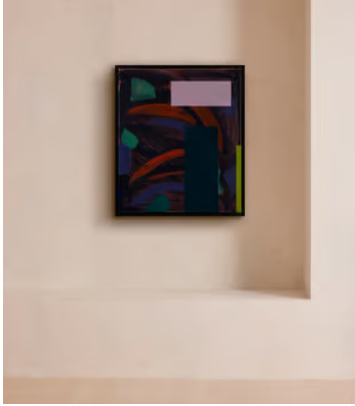

SOHO HOME

'Runaround' by Johanna Melvin

£2,730 Regular price

£2,321 Member price

An original abstract artwork created using acrylic paint on canvas.

About the artist

Studying and then teaching at The Essential School of Painting, Johanna Melvin is an abstract painter living and working in east London. She specialises in building up fine layers of bright colours to create pieces that take inspiration from the objects and places she finds in suburbia.

Dimensions

Dimensions: H73 x W63 x D3cm / H29 x W25 x D1"

Weight: 7kg / 15.4lbs

Details

Frame: Painted wooden tray (insert) frame with strap hangers, no glazing.

Frame included: Yes