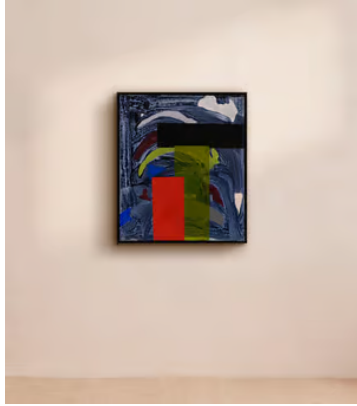

SOHO HOME

'Green Cantilever' by Johanna Melvin

£2,730 Regular price

£2,321 Member price

Acrylic paint on canvas creates an abstract reference to architecture for this original artwork.

About the artist

Studying and then teaching at The Essential School of Painting, Johanna Melvin is an abstract painter living and working in east London. She specialises in building up fine layers of bright colours to create pieces that take inspiration from the objects and places she finds in suburbia.

Dimensions

Product dimensions: H73 x W63 x D3cm / H29 x W25 x D1"

Product weight: 7kg / 15.4lbs

Details

Frame: Painted wooden tray (insert) frame, no glazing.

Frame included: Yes