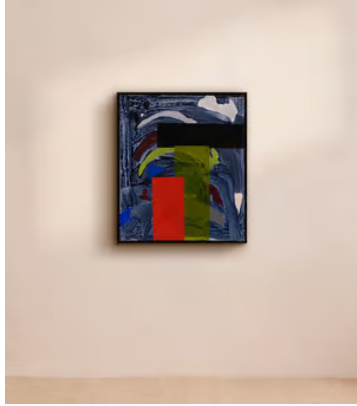

## 'Green Cantilever' by Johanna Melvin

£2,730 Regular price

£2,321 Member price

Acrylic paint on canvas creates an abstract reference to architecture for this original artwork.

### About the artist

Studying and then teaching at The Essential School of Painting, Johanna Melvin is an abstract painter living and working in east London. She specialises in building up fine layers of bright colours to create pieces that take inspiration from the objects and places she finds in suburbia.