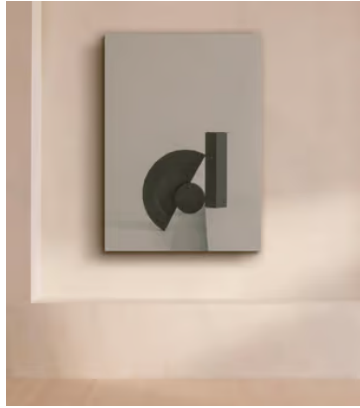

SOHO HOME

'PERSPECTIVE ASSEMBLY II' by Anna Church

£989 Regular price

£841 Member price

One in a series of 20 still-life photographs, this limited-edition piece is printed on natural Belgian linen, intended to be stretched and framed like an original canvas.

With connectivity as her theme, the artist assembles decommissioned mechanical moulds into sculptural compositions for each photograph in this series. Through it, she highlights the importance of repurposing old materials and focuses on ideas of sustainability and unity.