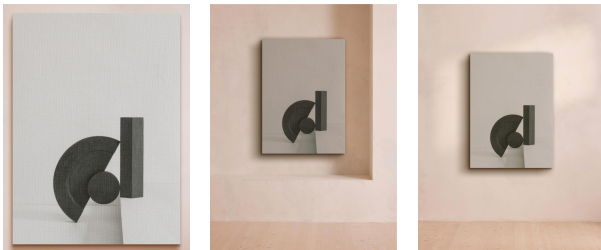

SOHO HOME

'perspective Assembly ii' By Anna Church

£989 Regular

£841 Membership

Product details

One in a series of 20 still-life photographs, this limited-edition piece is printed on natural Belgian linen, intended to be stretched and framed like an original canvas.

With connectivity as her theme, the artist assembles decommissioned mechanical moulds into sculptural compositions for each photograph in this series. Through it, she highlights the importance of repurposing old materials and focuses on ideas of sustainability and unity.