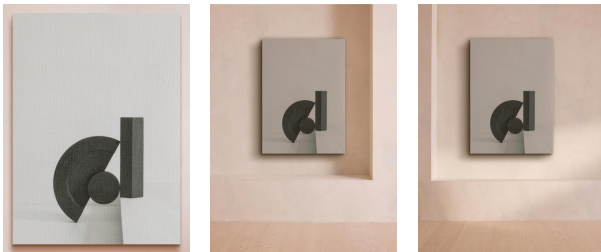

SOHO HOME

'perspective Assembly II' By Anna Church

£989 Regular

£841 Membership

Product details

One in a series of 20 still-life photographs, this limited-edition piece is printed on natural Belgian linen, intended to be stretched and framed like an original canvas.

With connectivity as her theme, the artist assembles decommissioned mechanical moulds into sculptural compositions for each photograph in this series. Through it, she highlights the importance of repurposing old materials and focuses on ideas of sustainability and unity.