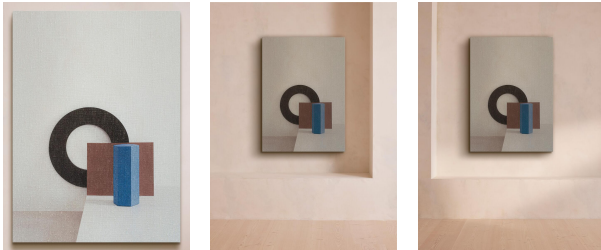

SOHO HOME

'perspective Assembly I' By Anna Church

£932 Regular

£792 Membership

Product details

One in a series of 20 still-life photographs, this limited-edition piece is printed on natural Belgian linen, intended to be stretched and framed like an original canvas.

With connectivity as her theme, the artist assembles decommissioned mechanical moulds into sculptural compositions for each photograph in this series. Through it, she highlights the importance of repurposing old materials and focuses on ideas of sustainability and unity.