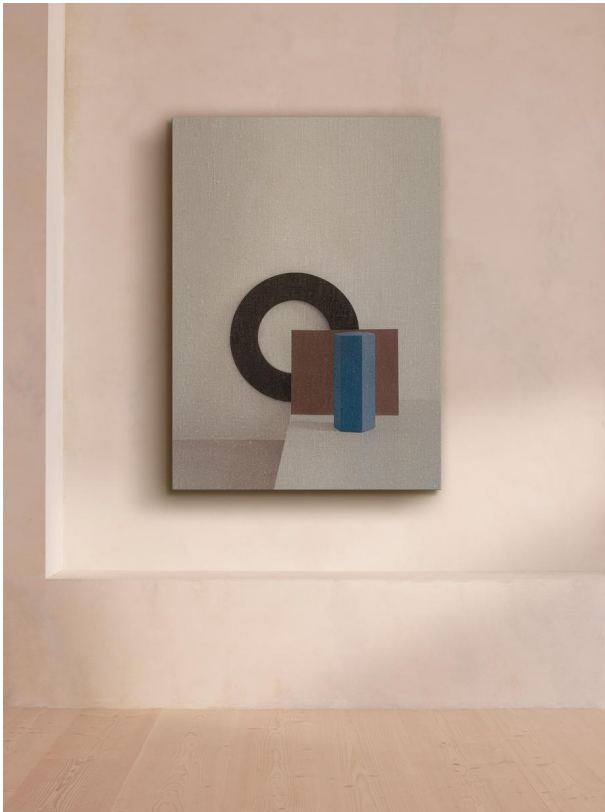

SOHO HOME

'perspective Assembly I' By Anna Church

£932 Regular

£792 Membership

Product details

One in a series of 20 still-life photographs, this limited-edition piece is printed on natural Belgian linen, intended to be stretched and framed like an original canvas.

With connectivity as her theme, the artist assembles decommissioned mechanical moulds into sculptural compositions for each photograph in this series. Through it, she highlights the importance of repurposing old materials and focuses on ideas of sustainability and unity.

Dimensions

Product dimensions: H103 x W76 x D1cm / H41 x W30 x D0.4"

Product weight: 1kg / 2.2lbs

Details

Frame included: No, not ready to hang