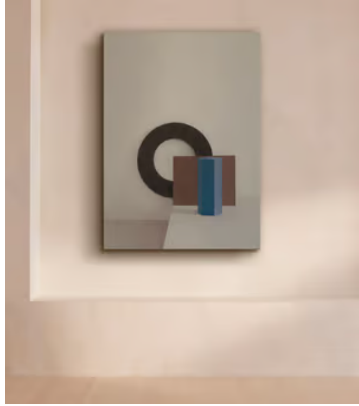

SOHO HOME

'PERSPECTIVE ASSEMBLY I' by Anna Church

£932 Regular price

£792 Member price

One in a series of 20 still-life photographs, this limited-edition piece is printed on natural Belgian linen, intended to be stretched and framed like an original canvas.

With connectivity as her theme, the artist assembles decommissioned mechanical moulds into sculptural compositions for each photograph in this series. Through it, she highlights the importance of repurposing old materials and focuses on ideas of sustainability and unity.

Dimensions

Dimensions: H103 x W76 x D1cm / H41 x W30 x D0.4"

Weight: 1kg / 2.2lbs

Details

Frame included: No, not ready to hang