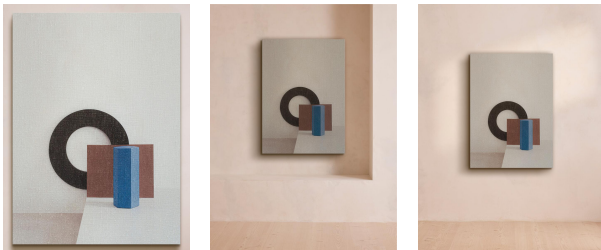

Dimensions

Product dimensions: H103 x W76 x D1cm / H41 x W30 x D0.4"

Product weight: 1kg / 2.2lbs

Details

Frame included: No, not ready to hang