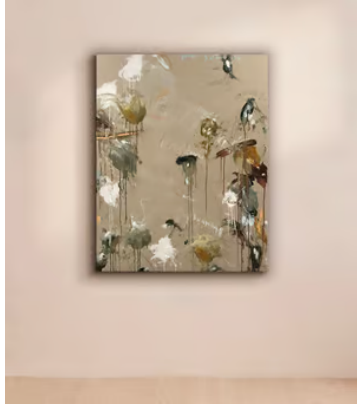

SOHO HOME

'Power Lines Snapping' by Philip Maltman

£5,000 Regular price

£4,250 Member price

An original oil on canvas that draws inspiration from words chosen at random from the book *When The Sick Rule The World* by Dodie Bellamy.

About the artist

Philip Maltman is an abstract artist shortlisted for the John Moores Painting Prize. Born in Ayrshire, a historic county on the coast of Scotland, he is known for exploring the littoral zone through his work - the area of shoreline where the sea meets the land.