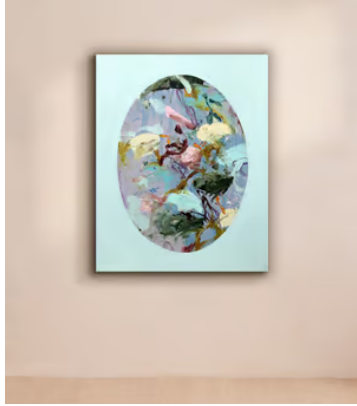

SOHO HOME

'Spanish Connection' by Philip Maltman

£3,000 Regular price

£2,550 Member price

This original abstract oil painting takes inspiration from several lines in James Joyce's famous novel, Ulysses.

About the artist

Philip Maltman is an abstract artist shortlisted for the John Moores Painting Prize. Born in Ayrshire, a historic county on the coast of Scotland, he is known for exploring the littoral zone through his work - the area of shoreline where the sea meets the land.

Dimensions

Dimensions: H100 x W80 x D3cm / H39.4 x W31.5 x D1.2"

Weight: 14kg / 30.9lbs