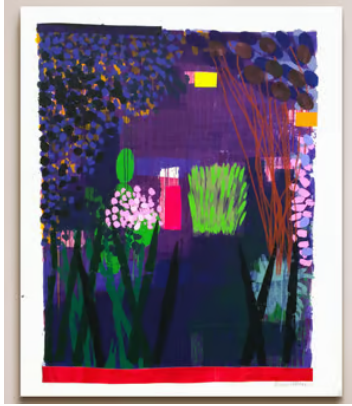

## 'Dark Purple Garden' by Bruce McLean

£16,000 Regular price

£13,600 Member price

This original artwork is finished with elements of collage that ensure each print is totally unique.

One of the artist's signature mediums, this original monochrome print is finished with elements of collage applied by hand, ensuring that no two artworks are exactly the same. It is shipped in a black, archival box frame that's ready to hang directly onto your wall.

### About the artist

Showing his first solo exhibition at the Tate by the age of 27, Bruce McLean is recognised as one of the leading artists of the past few decades. Graduating from both Glasgow School of Art and Central Saint Martins, the Scottish artist works across sculpture, paint, performance art and print.