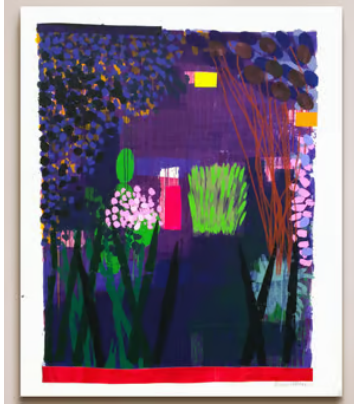

SOHO HOME

'Dark Purple Garden' by Bruce McLean

£16,000 Regular price

£13,600 Member price

This original artwork is finished with elements of collage that ensure each print is totally unique.

One of the artist's signature mediums, this original monoprint is finished with elements of collage applied by hand, ensuring that no two artworks are exactly the same. It is shipped in a black, archival box frame that's ready to hang directly onto your wall.

About the artist

Showing his first solo exhibition at the Tate by the age of 27, Bruce McLean is recognised as one of the leading artists of the past few decades. Graduating from both Glasgow School of Art and Central Saint Martins, the Scottish artist works across sculpture, paint, performance art and print.

Dimensions

Dimensions: H175 x W140 x D10cm / H69 x W55 x D4"

Weight: 20kg / 44.1lbs

Details

Frame: White Custom Archival Box Frame

Frame included: Yes