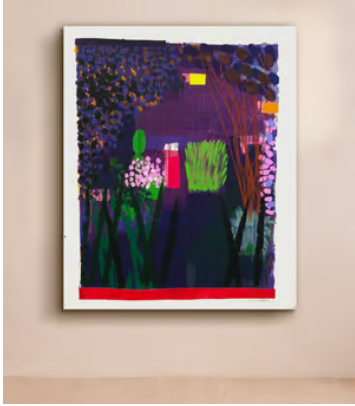

## 'Dark Purple Garden' by Bruce McLean

£16,000 Regular price

£13,600 Member price

This original artwork is finished with elements of collage that ensure each print is totally unique.

One of the artist's signature mediums, this original monoprint is finished with elements of collage applied by hand, ensuring that no two artworks are exactly the same. It is shipped in a black, archival box frame that's ready to hang directly onto your wall.

### About the artist

Showing his first solo exhibition at the Tate by the age of 27, Bruce McLean is recognised as one of the leading artists of the past few decades. Graduating from both Glasgow School of Art and Central Saint Martins, the Scottish artist works across sculpture, paint, performance art and print.