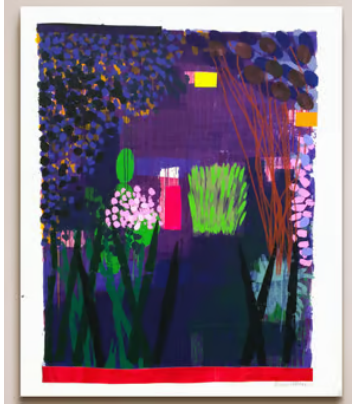

## 'Dark Purple Garden' by Bruce McLean

£16,000 Regular price

£13,600 Member price

This original artwork is finished with elements of collage that ensure each print is totally unique.

One of the artist's signature mediums, this original monoprint is finished with elements of collage applied by hand, ensuring that no two artworks are exactly the same. It is shipped in a black, archival box frame that's ready to hang directly onto your wall.

### About the artist

Showing his first solo exhibition at the Tate by the age of 27, Bruce McLean is recognised as one of the leading artists of the past few decades. Graduating from both Glasgow School of Art and Central Saint Martins, the Scottish artist works across sculpture, paint, performance art and print.