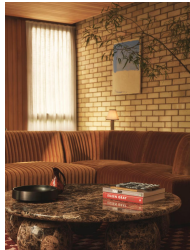

SOHO HOME

'blue Painting' By Andrew Crane

£650 Regular

£553 Membership

Product details

Oil on canvas creates the abstract, minimalist finish of this original painting.

Signed off with the name of the painting along the bottom of the canvas, this piece combines the letters and abstract shapes to showcase the artist's signature aesthetic.

About the artist

Based in Northumberland, Andrew Crane is an abstract painter that uses letters, numbers and shapes to create a "unique visual language". His bold experimentation with materials often includes the use of items he picks up in hardware shops, like cement or plaster.