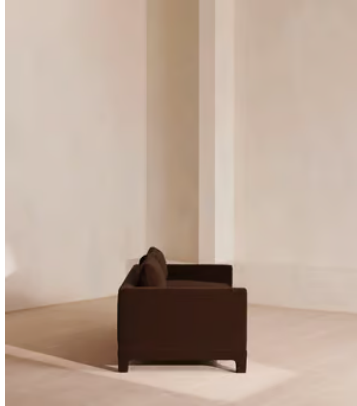

SOHO HOME

Ashford Three Seater, Sofa, Velvet, Chocolate

£3,995 Regular price

£3,396 Member price

A structured silhouette defined by angular arms is softened by feather-wrapped velvet cushions.

Referencing the seating areas of Brooklyn's DUMBO House, the three-seater Ashford sofa's structured silhouette is contrasted against plush upholstery that comes in our full range of made-to-order colours. Trimmed with angular arms, its wide, deep seats are fitted with feather-wrapped cushions.

Dimensions

Dimensions: H83 x W220 x D102cm / H33 x W87 x D40"

Weight: 75kg / 165.3lbs

Packaged dimensions: H75 x W230 x D110cm / H29.5 x W90.6 x D43.3"

Packaged weight: 75kg / 165.3lbs

Available in 10 linens

Sienna

Wheat

Details

Arm height: 66cm

Assembly required: No

Composition: Frame: FSC certified Birch; Foot: Beech; Filling Foam core wrapped in French duck feather; Fabric: Velvet; Composition, 85% Cotton, 15% Polyester

Fabric: 85% Cotton, 15% Polyester (100% Cotton Pile)

Feet: Fully upholstered beech frame

Filling: Feather and foam

Frame: Birch

Removable cushions: Yes

Removable legs: No

Seat depth: 69cm

Seat height: 51cm