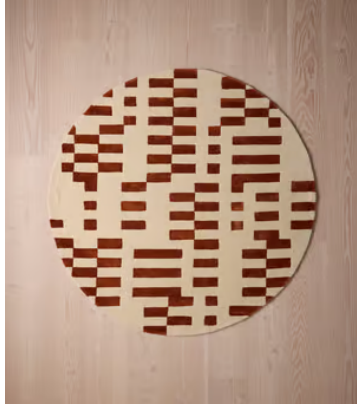

SOHO HOME

Raya Rug, Rust Round 250 x 250cm

£1,165 Regular price

£990 Member price

Referencing the geometric patterns at White City House, the round Raya rug features a bold, linear pattern designed by our in-house team. Hand-tufted by a group of skilled artisans in India, a contrasting wool and viscose pile creates texture and sheen underfoot.

Dimensions

Dimensions: H250 x W250 x D1cm / H8'2" x W8'2" x D0.5"

Weight: 15kg / 33.1lbs

Packaged weight: 15kg / 33.1lbs

Available in 2 sizes

200 x 200cm (H200 x W200 x D1cm / H6'7" x W6'7" x D0.5")

250 x 250cm (H250 x W250 x D1cm / H8'2" x W8'2" x D0.5")