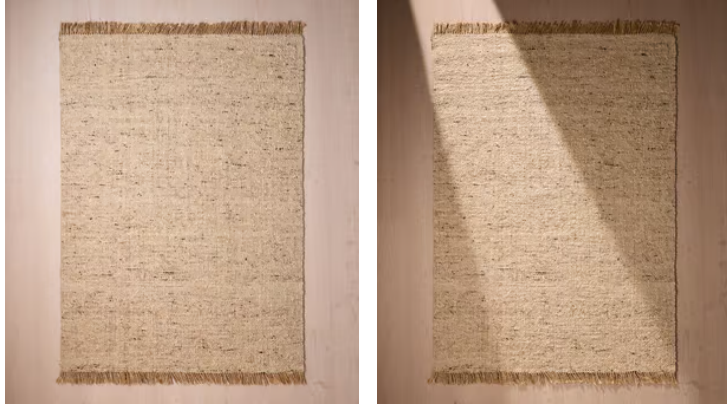

SOHO HOME

Porter Rug, 270 x 360cm

£1,495 Regular price

£1,271 Member price

Natural variations in the wool and jute mean every rug has a unique depth of texture.

Soho Roc House is known for its calming interiors and sea views, and the design of our Porter rug draws inspiration from its neutral decor. Natural, undyed wool and jute yarns are artfully woven together by hand to form its versatile design.

Dimensions

Dimensions: H270 x W360 x D1cm / H8'10" x W11'10" x D0.4"

Weight: 13kg / 28.7lbs

Packaged weight: 13kg / 28.7lbs

Details

Assembled size: 270 x 360cm

Assembly required: No

Composition: 64% Jute, 36% Wool

Available in 4 sizes

20 x 30cm (Swatch) (H20 x W30 x D1cm / H8" x W1'0" x D0.4")

170 x 240cm (H170 x W240 x D1cm / H5'7" x W7'10" x D0.4")

200 x 300cm (H200 x W300 x D1cm / H6'7" x W9'10" x D0.4")

270 x 360cm (H270 x W360 x D1cm / H8'10" x W11'10" x D0.4")