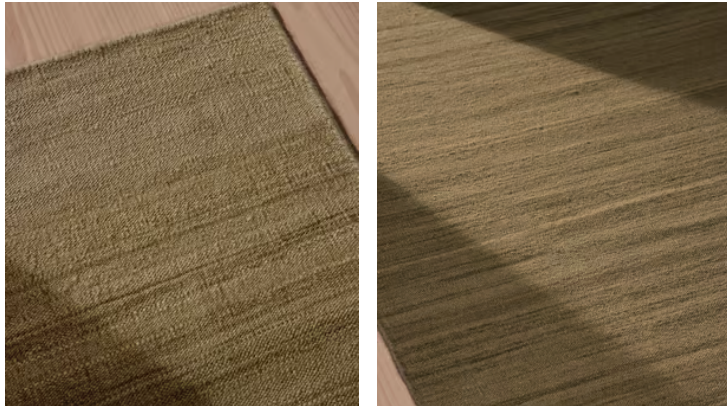

SOHO HOME

Reid Rug, Sage, 20 x 30cm Swatch

£10 Regular price

£9 Member price

Natural variations in the yarn's colour add a depth of texture that's unique to each piece.

Many of the design details seen in Soho House Austin take inspiration from the city's Spanish influence, and our hand-woven Reid rug continues the neutral aesthetic. Designed as a versatile layering piece, it combines blended green tones with subtle texture.

Dimensions

Dimensions: H20 x W30 x D1cm / H8" x W1'0" x D0.4"

Weight: 0.2kg / 0.4lbs

Packaged weight: 1kg / 2.2lbs

Details

Assembled size: 20 x 30cm

Assembly required: No

Composition: Pile: Wool, 100% Base: 63% Cotton, 37% Polyester Overall: 75% Wool, 16% Cotton, 9% Polyester

Available in 5 sizes

20 x 30cm (Swatch) (H20 x W30 x D1cm / H8" x W1'0" x D0.4")

170 x 240cm (H170 x W240 x D1cm / H5'7" x W7'10" x D0.4")

200 x 300cm (H200 x W300 x D1cm / H6'7" x W9'10" x D0.4")

270 x 360cm (H270 x W360 x D1cm / H8'10" x W11'10" x D0.4")