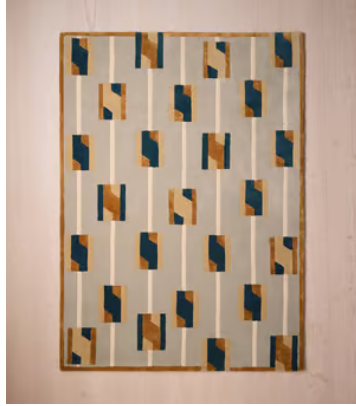

## Poyser Rug, 170 x 240cm

£1,095 Regular price

£931 Member price

Hand-tufted wool creates a geometric pattern designed to match back to our made-to-order palette.

The pattern that decorates our Poyser rug is designed to mirror the bedrooms of Soho House Rome, which are filled with soft furnishings in geometric patterns. Reflective viscose fibres create a subtle sheen around the border of this versatile design.

### Details

**Assembled size:** 170 x 240cm

**Assembly required:** No

**Composition:** Pile: 79% Wool, 21% Viscose, Base: 55% Cotton, 37% Polyester, 8% Viscose, Overall: 75% Wool, 21% Viscose, 2% Cotton, 2% Polyester

### Available in 4 sizes

20 x 30cm (Swatch) (H20 x W30 x D1cm / H8" x W1'0" x D0.4")

170 x 240cm (H170 x W240 x D1cm / H5'7" x W7'10" x D0.4")

200 x 300cm (H200 x W300 x D1cm / H6'7" x W9'10" x D0.4")

270 x 360cm (H270 x W360 x D1cm / H8'10" x W11'10" x D0.4")