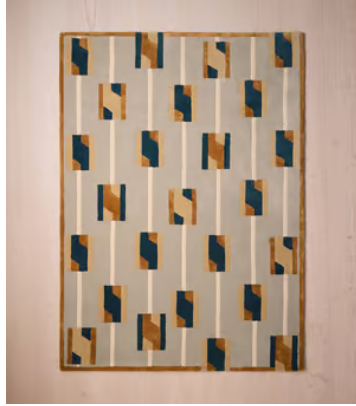

## Poyser Rug, 20 x 30cm Swatch

£10 Regular price

£9 Member price

Hand-tufted wool creates a geometric pattern designed to match back to our made-to-order palette.

The pattern that decorates our Poyser rug is designed to mirror the bedrooms of Soho House Rome, which are filled with soft furnishings in geometric patterns. Reflective viscose fibres create a subtle sheen around the border of this versatile design.

### Details

**Assembled size:** 20 x 30cm

**Assembly required:** No

**Composition:** Pile: 79% Wool, 21% Viscose, Base: 55% Cotton, 37% Polyester, 8% Viscose, Overall: 75% Wool, 21% Viscose, 2% Cotton, 2% Polyester

### Available in 4 sizes

20 x 30cm (Swatch) (H20 x W30 x D1cm / H8" x W1'0" x D0.4")

170 x 240cm (H170 x W240 x D1cm / H5'7" x W7'10" x D0.4")

200 x 300cm (H200 x W300 x D1cm / H6'7" x W9'10" x D0.4")

270 x 360cm (H270 x W360 x D1cm / H8'10" x W11'10" x D0.4")