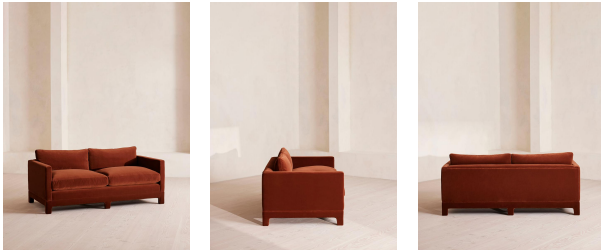

Ashford Two Seater Sofa, Velvet, Rust

£3,395

Regular

£2,886

Membership

Available in

- | | | | |
|--|---------------------|---|----------------|
|  | Linen Antique Rose |  | Linen Bisque |
|  | Linen Indigo |  | Linen Mushroom |
|  | Linen Ochre |  | Linen Olive |
|  | Linen Prussian Blue |  | Linen Sage |
|  | Linen Sienna |  | Linen Wheat |
|  | Velvet Rust | | |

Sizes

Two Seater Sofa, Three Seater Sofa, Four Seater Sofa

Product details

Our versatile Ashford sofa references the comfy seating styles seen in DUMBO House in Brooklyn with a deep seat for true relaxation. Fully upholstered in velvet, angular arms lend structure to this contemporary design, resting on solid beech legs.

Dimensions

Product dimensions: H83 x W190 x D102cm / H32.7 x W74.8 x D40.2"

Product weight: 67kg / 147.7lbs

Details

Arm height: 68cm

Care instructions: Professional upholstery cleaning only

Composition: Frame: FSC certified Birch; Foot: Beech; Filling Foam core wrapped in French duck feather; Fabric: Velvet; Composition; 85% Cotton, 15% Polyester

Fabric: 85% Cotton, 15% Polyester (100% Cotton Pile)

Feet: Fully upholstered beech frame

Filling: Feather and foam

Frame: Beech and Engineered Hardwood

Removable cushions: Yes

Removable legs: No

Seat depth: 64cm