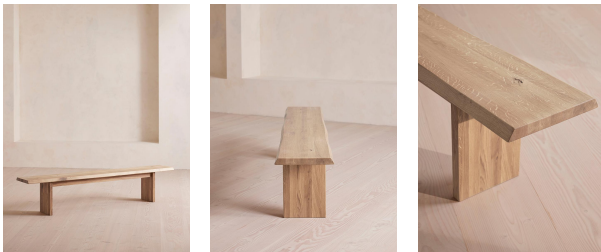

Matis Bench, White Oak, 240cm

£1,595

Regular

£1,356

Membership

Available in

- | | |
|---|---|
|  Brown Oak |  Natural |
|  Grey Oak |  Walnut |
|  White Oak |  Blackened Oak |

Sizes

3-4 Seater, 2-3 Seater, 4-5 Seater

Product details

Made to order in oak wood distinguished by a characteristic live edge with natural knots and cracks.

Designed to sit alongside our Matis dining table, this bench is crafted from oak wood in a range of oiled finishes. Its design is characterised by raw details that echo the rustic setting of Soho Farmhouse, with no two pieces exactly alike.

Dimensions

Product dimensions: H45 x W240 x D35cm / H18 x W94 x D14"

Product weight: 32kg / 70.5lbs

Number of boxes: 2

* Box 1 : H11 x W247 x D42cm / H4.3 x W97.2 x D16.5"

* Box 2 : H11 x W48 x D34cm / H4.3 x W18.9 x D13.4"

polish. Avoid contact with water and other liquids.

Composition: Solid European Oak

Finish: White Oak

Removable legs: Yes

Seat depth: 35cm

Seat height: 45cm

Seat width: 240cm

Under seat clearance: 41cm