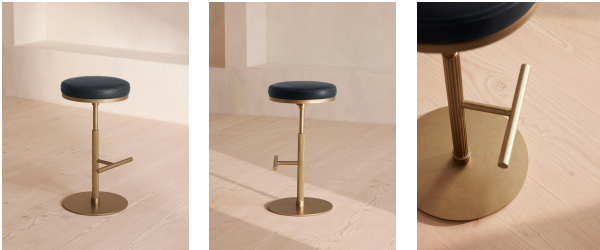

SOHO HOME

Wardell Barstool, Leather, Sapphire

£1,195 Regular

£1,016 Membership

Sizes

Barstool, 74cm x 39cm

Product details

Bring the bar home with our Wardell bar stool, an elegant piece fit for any home bar or open kitchen space. It has a fixed height and intricate grooving on the central column, which ascends into a moss-green leather top with double top stitching. The T-bar footrest has a brass finish for a contemporary touch.

Dimensions

Product dimensions: H74 x W39 x D39cm / H29 x W15 x D15"

Product weight: 14kg / 30.9lbs

Details

Assembly required: No

Care instructions: Dust often using a clean, soft, dry and lint-free cloth. Blot

Composition: Poplar Wood, MDF, Foam, Moore & Giles

Leather and Steel

Fabric: Leather

Feet: Rubber glide

Filling: Foam

Finish: Antique brass and moss-green leather

Frame: Poplar wood, MDF and steel

Hardware: Steel upright, base and footrest