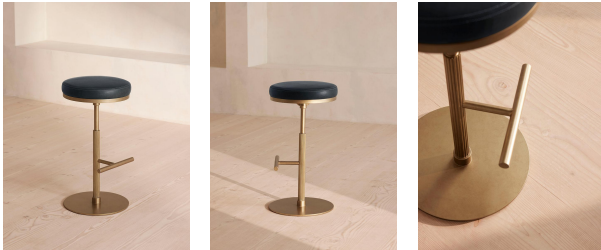

SOHO HOME

Wardell Barstool, Leather, Sapphire

£1,195 Regular

£1,016 Membership

Sizes

Barstool, 74cm x 39cm

Product details

A fixed-height silhouette that combines brass with smooth leather for a classic finish.

Bring the bar home with our Wardell bar stool; a matte brass finish on the stem, footrest and circular base references a material seen in our Houses around the world. The design is finished with intricate grooving on the central column and double top stitching around its smooth-leather seat.

Dimensions

Product dimensions: H74 x W39 x D39cm / H29 x W15 x D15"

Product weight: 14kg / 30.9lbs

Details

Assembly required: No

Care instructions: Dust often using a clean, soft, dry and lint-free cloth. Blot spills immediately and wipe with a clean, damp, cloth. We do not

Fabric: Leather

Feet: Rubber glide

Filling: Foam

Finish: Antique brass and moss-green leather

Frame: Poplar wood, MDF and steel

Hardware: Steel upright, base and footrest

Removable cushions: No

Removable legs: No