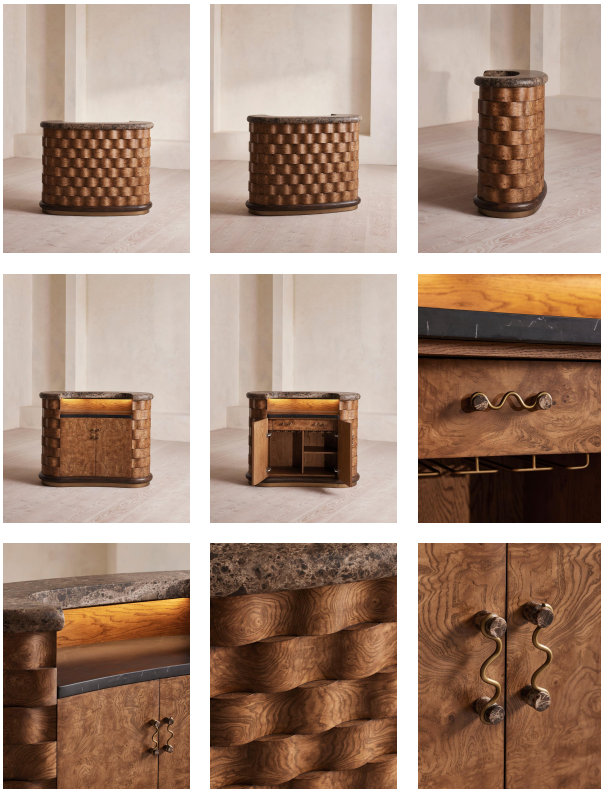

Locanda Bar, Dark Emperor Marble

£7,995 Regular

£6,796 Membership

Product details

This fully freestanding bar is designed to let you sit and serve drinks across its Dark Emperor marble top. Its curved silhouette is formed of scalloped panels of olive ash burl.

Inspired by Soho House Rome, the freestanding Locanda bar showcases a mix of materials. Made from olive ash burl, the panels of elongated, scalloped detailing that curve around the front and sides contrast against a dark-stained oak base.

The curved top is carved from Dark Emperor marble, sourced from Spain and characterised by earthy brown hues flecked with light-coloured veining. Lit by LED bulbs that sit just below the surface, the external shelf is made from Black Marquina marble, while two doors on the front enclose an adjustable shelf and glass storage space.

Dimensions

Product dimensions: H110 x W140 x D61cm / H43 x W55 x D24"

Product weight: 100kg / 220.5lbs

Packaged or boxed dimensions: H138 x W154 x D74cm / H54.3 x W60.6 x D29.1"

Packaged or boxed weight: 130kg / 286.6lbs