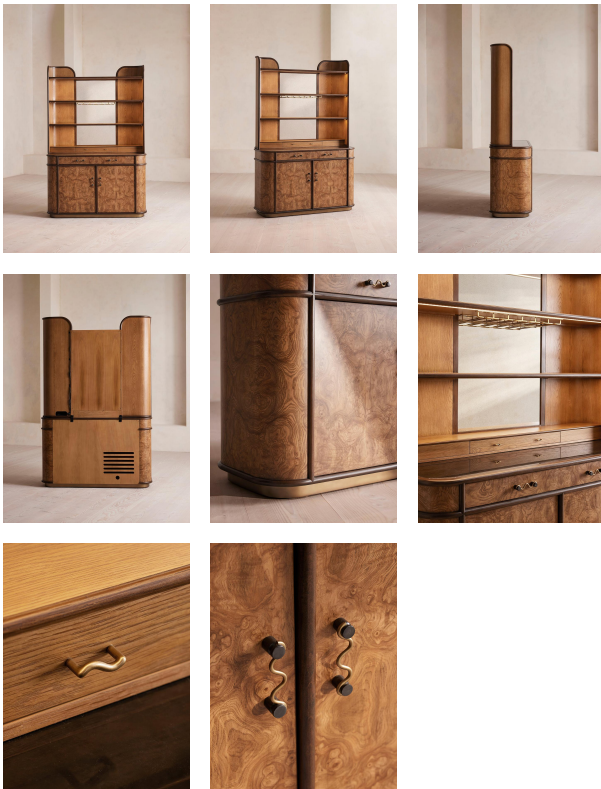

Portavini Bar Storage

£6,495

Regular

£5,521

Membership

Product details

The curved silhouette of this bar unit is carved from a mix of olive ash burl and Black Marquina marble, with illuminated shelves to showcase a collection of glassware.

Made from mid-toned olive ash burl with a contrasting dark oak stain at the base, the Portavini bar is finished with soft curves inspired by Soho House Rome. While the top is fitted with shelves and glass storage lit by LED lights, the cupboard below is ventilated to safely store a miniature fridge.

Dimensions

Product dimensions: H220 x W145 x D56cm / H87 x W57 x D22"

Product weight: 188kg / 414.5lbs

Number of boxes: 2

* Box 1 : H153 x W152 x D39cm / H60.2 x W59.8 x D15.4"

* Box 2 : H115 x W156 x D67cm / H45.3 x W61.4 x D26.4"

Drawer dimensions: Small Drawer: H5.5 x W68 x 16cm

/ Large Drawer: H4 x W107 x D33cm

Feet: Plastic glide

Finish: Mid-tone Oak and Burl, Dark Oak, Antique

Brass and Polished Marble

Frame: Oak Wood, MDF and Plywood