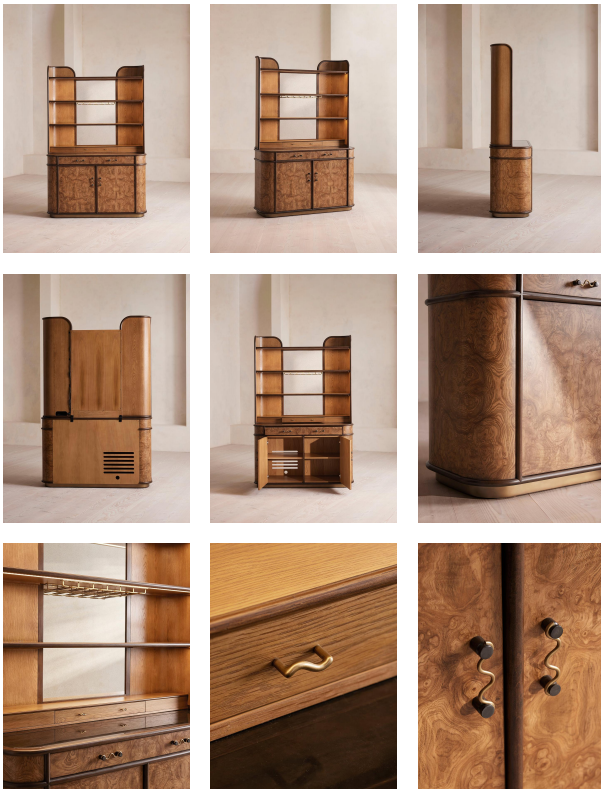

Portavini Bar Storage

£6,495

Regular

£5,521

Membership

Product details

The curved silhouette of this bar unit is carved from a mix of olive ash burl and Black Marquina marble, with illuminated shelves to showcase a collection of glassware.

Made from mid-toned olive ash burl with a contrasting dark oak stain at the base, the Portavini bar is finished with soft curves inspired by Soho House Rome. While the top is fitted with shelves and glass storage lit by LED lights, the cupboard below is ventilated to safely store a miniature fridge.

Dimensions

Product dimensions: H220 x W145 x D56cm / H87 x W57 x D22"

Product weight: 188kg / 414.5lbs

Number of boxes: 2

* Box 1 : H153 x W152 x D39cm / H60.2 x W59.8 x D15.4"

* Box 2 : H115 x W156 x D67cm / H45.3 x W61.4 x D26.4"

Drawer dimensions: Small Drawer: H5.5 x W68 x 16cm

/ Large Drawer: H4 x W107 x D33cm

Feet: Plastic glide

Finish: Mid-tone Oak and Burl, Dark Oak, Antique

Brass and Polished Marble

Frame: Oak Wood, MDF and Plywood