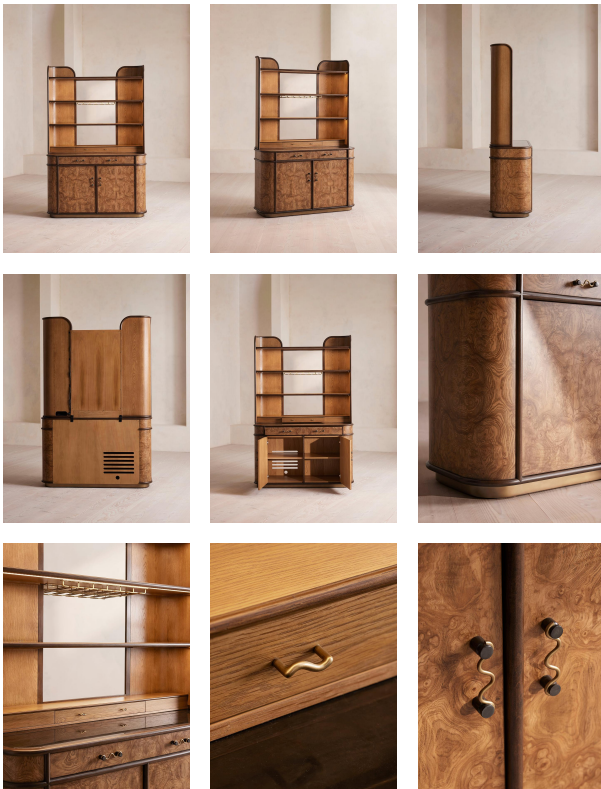

Portavini Bar Storage

£6,495

Regular

£5,521

Membership

Product details

The curved silhouette of this bar unit is carved from a mix of olive ash burl and Black Marquina marble, with illuminated shelves to showcase a collection of glassware.

Made from mid-toned olive ash burl with a contrasting dark oak stain at the base, the Portavini bar is finished with soft curves inspired by Soho House Rome. While the top is fitted with shelves and glass storage lit by LED lights, the cupboard below is ventilated to safely store a miniature fridge.

Dimensions

Product dimensions: H220 x W145 x D56cm / H87 x W57 x D22"

Product weight: 188kg / 414.5lbs

Number of boxes: 2

* Box 1 : H153 x W152 x D39cm / H60.2 x W59.8 x D15.4"

* Box 2 : H115 x W156 x D67cm / H45.3 x W61.4 x D26.4"

Drawer dimensions: Small Drawer: H5.5 x W68 x 16cm

/ Large Drawer: H4 x W107 x D33cm

Feet: Plastic glide

Finish: Mid-tone Oak and Burl, Dark Oak, Antique

Brass and Polished Marble

Frame: Oak Wood, MDF and Plywood