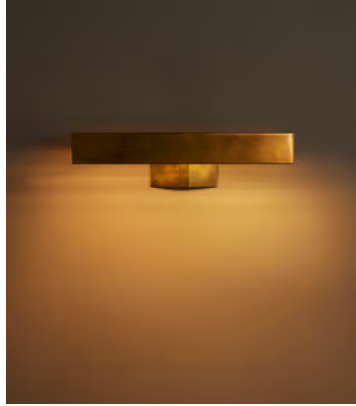

SOHO HOME

Enrica Picture Light, 12 Inch Head

£295 Regular price

£251 Member price

Designed to illuminate your artworks, this light is crafted from brass that will develop a natural patina.

Taking inspiration from the way we illuminate artworks across our Houses, the Enrica picture light is designed to complement your own collection. Crafted from solid brass that will develop a natural patina over time, its silhouette can be adjusted to angle the light.

Dimensions

Dimensions: H9.55 x W31 x D22cm / H4 x W12 x D9"

Weight: 2kg / 4.4lbs

Packaged weight: 2kg / 4.4lbs

Details

Assembled size: H5 x W30 x D24cm

Assembly required: Yes

Bulb required: E14/2