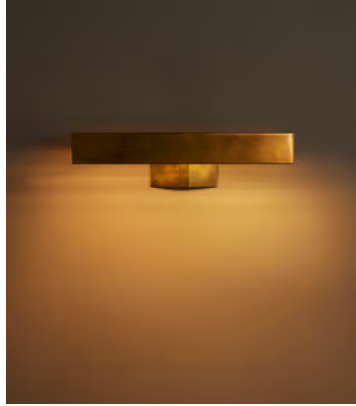

SOHO HOME

Enrica Picture Light, 12 Inch Head

£225 Regular price

£191 Member price

Designed to illuminate your artworks, this light is crafted from brass that will develop a natural patina.

Taking inspiration from the way we illuminate artworks across our Houses, the Enrica picture light is designed to complement your own collection. Crafted from solid brass that will develop a natural patina over time, its silhouette can be adjusted to angle the light.

Dimensions

Dimensions: H9.55 x W31 x D22cm / H4 x W12 x D9"

Weight: 2kg / 4.4lbs

Packaged weight: 2kg / 4.4lbs

Details

Assembled size: H5 x W30 x D24cm

Assembly required: Yes

Bulb required: E14/2