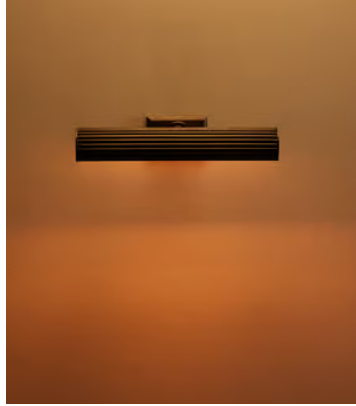

SOHO HOME

Ashby Picture Light, 12"

£295 Regular price

£251 Member price

A ribbed, aged brass shade can be adjusted to illuminate your chosen artworks.

Mirroring the interiors of Soho House 76 Dean Street, the Ashby picture light is designed to complement your artworks' surroundings. Available in three sizes, this functional, adjustable light is crafted from aged, real solid brass with a ribbed finish.

Dimensions

Dimensions: H11.3 x W31 x D25cm / H4 x W12 x D10"

Weight: 1kg / 2.2lbs

Packaged weight: 1kg / 2.2lbs

Details

Assembled size: H6 x W30 x D24cm

Assembly required: Yes

Bulb required: E14/2