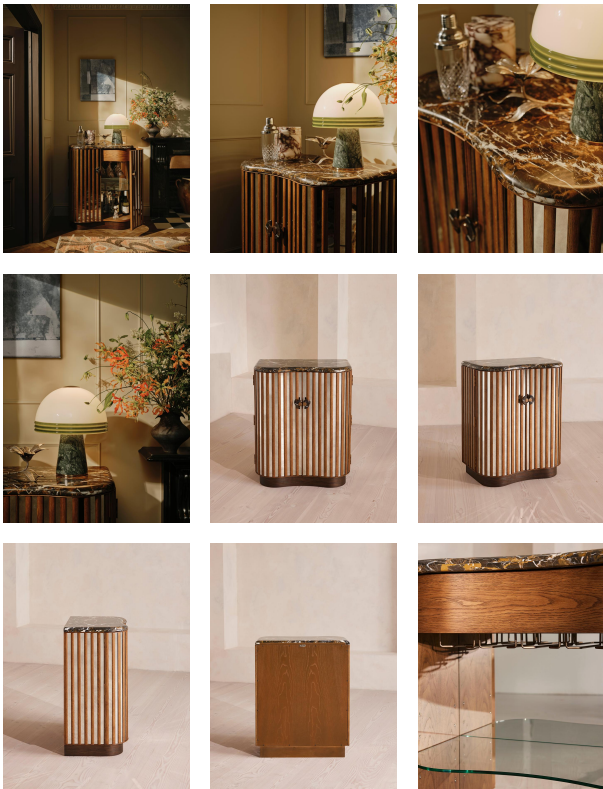

Frankie Bar Cabinet, Michelangelo Marble

£3,746 Regular

£2,997 Membership

Product details

Crafted from a combination of mid-toned oak, mirrored panels and a deep black marble, this bar cabinet showcases mixed-material design.

Echoing the interiors of Soho House Chicago, the curved silhouette of the Frankie bar cabinet is made from a mix of solid oak and mirrored panels. Its wavy top and half-circle door handles are fitted with Michelangelo marble; the intense black natural colouring is characterised with gold and white veining.

Dimensions

Product dimensions: H100 x W80 x D49cm / H39 x W31 x D19"

Product weight: 90kg / 198.4lbs

Packaged or boxed dimensions: H130 x W96 x D65cm / H51.2 x W37.8 x D25.6"

Packaged or boxed weight: 117kg / 257.9lbs