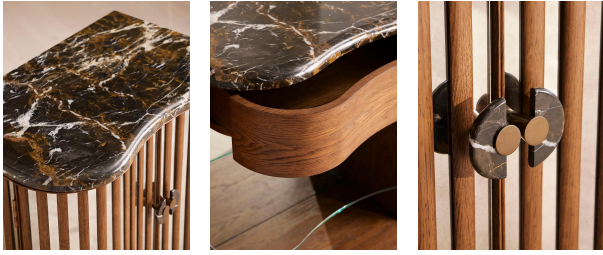

Details

Adjustable shelf?: Yes

Assembly required: No

Care instructions: Dust often using a clean, soft, dry and lint-free cloth. Blot spills immediately and wipe with a clean, damp, cloth. We do not

recommend the use of chemical cleansers, abrasives or furniture

polish. Avoid contact with water and other liquids. Always use a coaster.

Composition: Oak Wood, MDF, Oak Veneer, Mirror, Glass, Stainless Steel and Michelangelo Marble

Door dimensions: HH69 x W73 x D40cm

Drawer dimensions: H7 x W65 x D37cm

Feet: Plastic Glide

Finish: Dark Oak, Antique Brass, Antique Mirror and Polished Marble

Frame: Oak Wood and MDF

Handles: Stainless Steel and Michelangelo Marble

Hardware: Stainless Steel Glass Storage

Wood finish: Dark