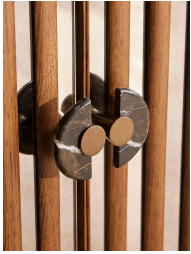

Details

Adjustable shelf?: Yes

Assembly required: No

Care instructions: Dust often using a clean, soft, dry and lint-free cloth. Blot spills immediately and wipe with a clean, damp, cloth. We do not

recommend the use of chemical cleansers, abrasives or furniture

polish. Avoid contact with water and other liquids. Always use a coaster.

Composition: Oak Wood, MDF, Oak Veneer, Mirror, Glass, Stainless Steel and Michelangelo Marble

Door dimensions: HH69 x W73 x D40cm

Drawer dimensions: H7 x W65 x D37cm

Feet: Plastic Glide

Finish: Dark Oak, Antique Brass, Antique Mirror and Polished Marble

Frame: Oak Wood and MDF

Handles: Stainless Steel and Michelangelo Marble

Hardware: Stainless Steel Glass Storage

Wood finish: Dark