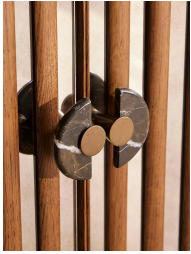

Details

Adjustable shelf?: Yes

Assembly required: No

Care instructions: Dust often using a clean, soft, dry and lint-free cloth. Blot

spills immediately and wipe with a clean, damp, cloth. We do not

recommend the use of chemical cleansers, abrasives or furniture

polish. Avoid contact with water and other liquids. Always use a

coaster.

Composition: Oak Wood, MDF, Oak Veneer, Mirror, Glass, Stainless Steel and Michelangelo Marble

Door dimensions: HH69 x W73 x D40cm

Drawer dimensions: H7 x W65 x D37cm

Feet: Plastic Glide

Finish: Dark Oak, Antique Brass, Antique Mirror and Polished Marble

Frame: Oak Wood and MDF

Handles: Stainless Steel and Michelangelo Marble

Hardware: Stainless Steel Glass Storage

Wood finish: Dark