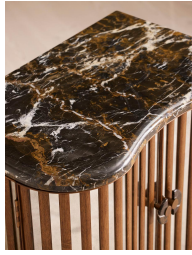

Details

Adjustable shelf?: Yes

Assembly required: No

Care instructions: Dust often using a clean, soft, dry and lint-free cloth. Blot spills immediately and wipe with a clean, damp, cloth. We do not

recommend the use of chemical cleansers, abrasives or furniture

polish. Avoid contact with water and other liquids. Always use a coaster.

Composition: Oak Wood, MDF, Oak Veneer, Mirror, Glass, Stainless Steel and Michelangelo Marble

Door dimensions: HH69 x W73 x D40cm

Drawer dimensions: H7 x W65 x D37cm

Feet: Plastic Glide

Finish: Dark Oak, Antique Brass, Antique Mirror and Polished Marble

Frame: Oak Wood and MDF

Handles: Stainless Steel and Michelangelo Marble

Hardware: Stainless Steel Glass Storage

Wood finish: Dark